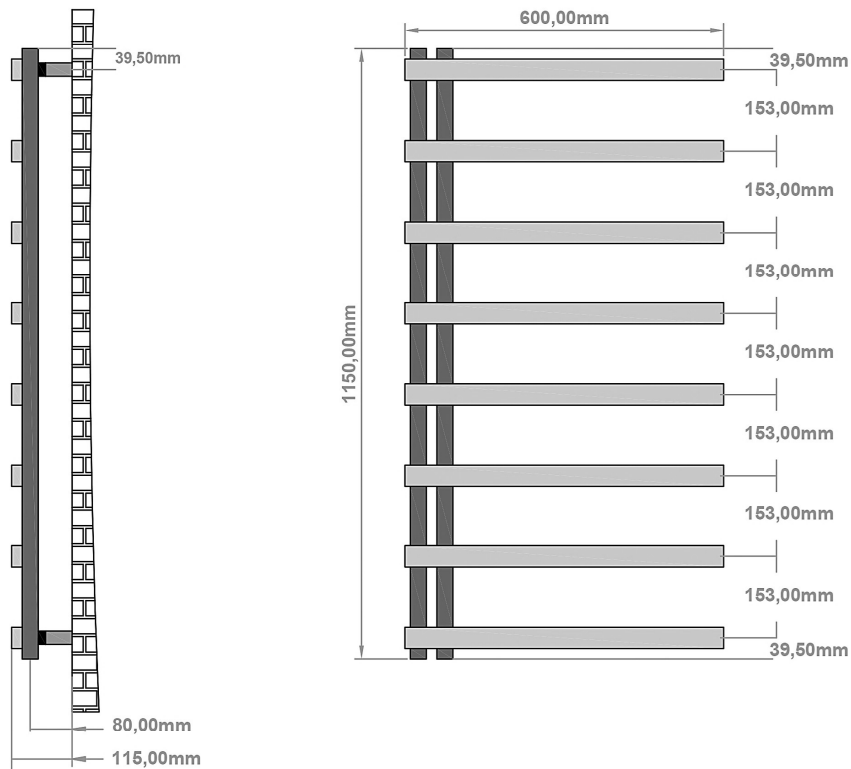

DATASHEET

Image

General Information

Product:	89.1343
Description:	Platani 1150 x 600mm Towel Rail
Website Link:	(Click Here)
Product Type:	Towel Rail
Brand:	Eastbrook Company
Colour:	Matt Anthracite
Material:	Mild Steel
Height (mm):	1150mm
Width (mm):	600mm
Net Weight (kg):	10.6kg
Product Range:	Platani

Product Specifications

Warranty:	5 Year(s)
Supplied with fixings:	Yes
BTU $\Delta T50^{\circ}\text{C}$:	1427
BTU $\Delta T60^{\circ}\text{C}$:	1826
Watts $\Delta T50^{\circ}\text{C}$:	418
Watts $\Delta T60^{\circ}\text{C}$:	535

Drawing

Platani 1150 x 600mm. Technical Drawing

Eastbrook 
Eastbrook Road, Gloucester GL4 3DB
Technical Helpline : 01452 317890
Mon - Fri / 8am - 5pm
Email : technical@eastbrookco.com