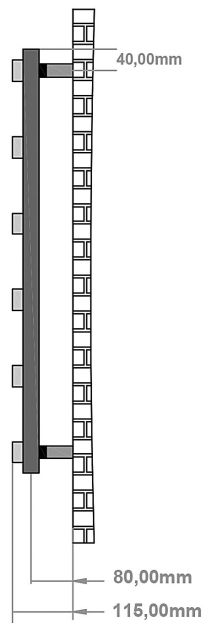

DATASHEET

Image

General Information

Product:	89.1334
Description:	Platani 800 x 500mm Towel Rail
Website Link:	(Click Here)
Product Type:	Towel Rail
Brand:	Eastbrook Company
Colour:	Matt Grey
Material:	Mild Steel
Height (mm):	800mm
Width (mm):	500mm
Net Weight (kg):	5.6kg
Product Range:	Platani

Product Specifications

Warranty:	5 Year(s)
Supplied with fixings:	Yes
Orientation:	Portrait
BTU $\Delta T50^{\circ}\text{C}$:	904
BTU $\Delta T60^{\circ}\text{C}$:	1157
Watts $\Delta T50^{\circ}\text{C}$:	265
Watts $\Delta T60^{\circ}\text{C}$:	339

Drawing

Platani 800 x 500mm. Technical Drawing

A SECTION

B SECTION

Eastbrook 
Eastbrook Road, Gloucester GL4 3DB
Technical Helpline : 01452 317890
Mon - Fri / 8am - 5pm
Email : technical@eastbrookco.com