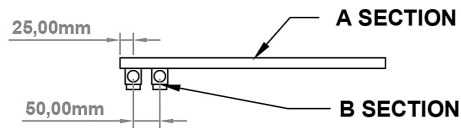

Drawing

Platani 800 x 500mm. Technical Drawing

Eastbrook
Eastbrook Road, Gloucester GL4 3DB
Technical Helpline : 01452 317890
Mon - Fri / 8am - 5pm
Email : technical@eastbrookco.com