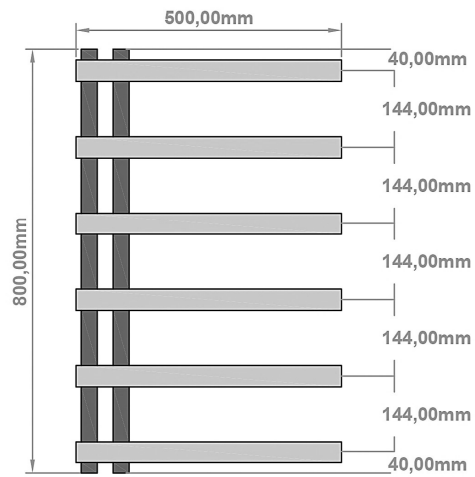

DATASHEET

Image

General Information

Product:	89.1334
Description:	Platani 800 x 500mm Towel Rail
Website Link:	(Click Here)
Product Type:	Towel Rail
Brand:	Eastbrook Company
Colour:	Matt Grey
Material:	Mild Steel
Height (mm):	800mm
Width (mm):	500mm
Net Weight (kg):	5.6kg
Product Range:	Platani

Product Specifications

Warranty:	5 Year(s)
Supplied with fixings:	Yes
Orientation:	Portrait
BTU $\Delta T50^{\circ}\text{C}$:	904
BTU $\Delta T60^{\circ}\text{C}$:	1157
Watts $\Delta T50^{\circ}\text{C}$:	265
Watts $\Delta T60^{\circ}\text{C}$:	339

Drawing

Platani 800 x 500mm. Technical Drawing

A SECTION

B SECTION

Eastbrook 
Eastbrook Road, Gloucester GL4 3DB
Technical Helpline : 01452 317890
Mon - Fri / 8am - 5pm
Email : technical@eastbrookco.com