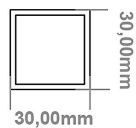

DATASHEET

Image

General Information

Product:	89.1334
Description:	Platani 800 x 500mm Towel Rail
Website Link:	(Click Here)
Product Type:	Towel Rail
Brand:	Eastbrook Company
Colour:	Matt Grey
Material:	Mild Steel
Height (mm):	800mm
Width (mm):	500mm
Net Weight (kg):	5.6kg
Product Range:	Platani

Drawing

Platani 800 x 500mm. Technical Drawing

A SECTION

B SECTION

Eastbrook 
Eastbrook Road, Gloucester GL4 3DB
Technical Helpline : 01452 317890
Mon - Fri / 8am - 5pm
Email : technical@eastbrookco.com