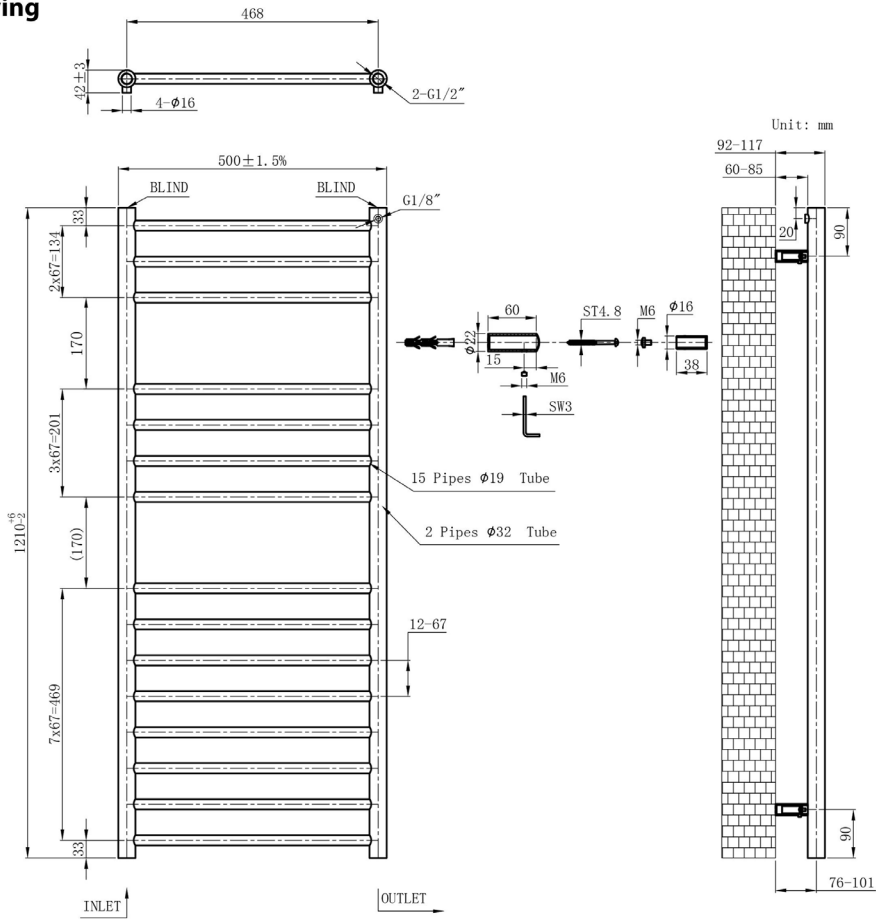

### General Information

Product:	41.0882
Description:	Violla II 1210 x 500 Stainless Steel Towel Rail
Brand:	Eastbrook Company
Colour:	Mirror Polished
Height (mm):	1210mm
Width (mm):	500mm
Net Weight (kg):	5.18kg
Product Range:	Violla II

### Product Specifications

Finish:	Polished
BTU $\Delta T50^{\circ}\text{C}$ :	945
BTU $\Delta T60^{\circ}\text{C}$ :	1187
Watts $\Delta T50^{\circ}\text{C}$ :	277
Watts $\Delta T60^{\circ}\text{C}$ :	348

**Drawing**

**Violla II 1210 x 500mm. Stainless Steel Polished  
 Technical Drawing**

**Eastbrook**   
 Eastbrook Road, Gloucester GL4 3DB  
 Technical Helpline : 01452 317890  
 Mon - Fri / 8am - 5pm  
 Email : technical@eastbrookco.com