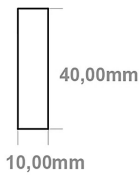

DATASHEET

Image

General Information

Product:	89.1274
Description:	Defford 800 x 500mm Towel Rail
Website Link:	(Click Here)
Product Type:	Towel Rail
Brand:	Eastbrook Company
Colour:	Gloss White
Material:	Mild Steel
Height (mm):	800mm
Width (mm):	500mm
Net Weight (kg):	7.2kg
Product Range:	Defford

Drawing

Defford 800 x 500mm. Technical Drawing

A SECTION

B SECTION

scale: 1/5

Eastbrook 
Eastbrook Road, Gloucester GL4 3DB
Technical Helpline : 01452 317890
Mon - Fri / 8am - 5pm
Email : technical@eastbrookco.com