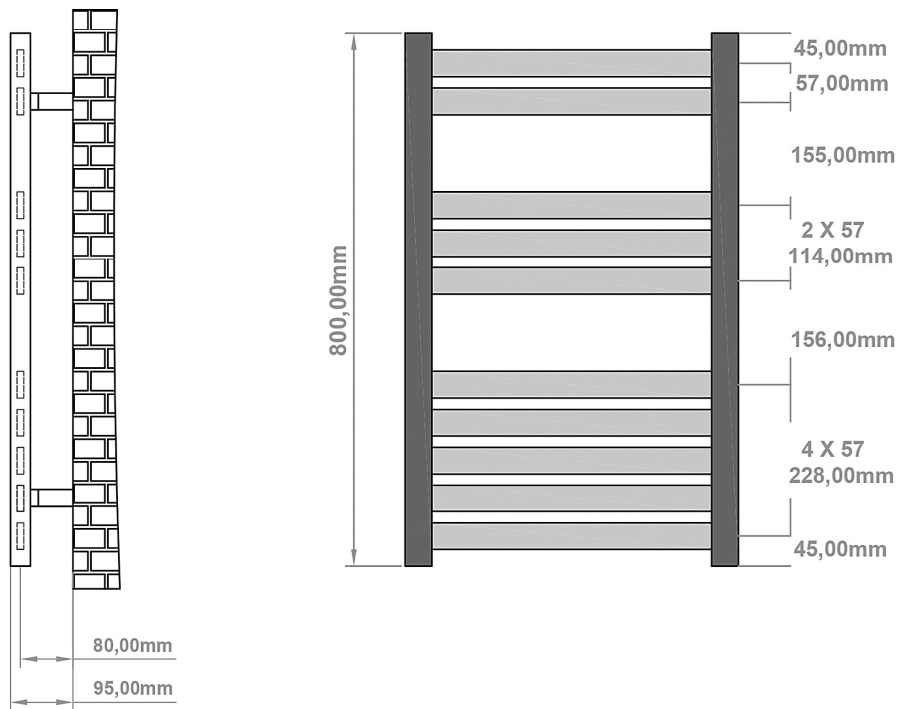

DATASHEET

Image

General Information

Product:	89.1274
Description:	Defford 800 x 500mm Towel Rail
Website Link:	(Click Here)
Product Type:	Towel Rail
Brand:	Eastbrook Company
Colour:	Gloss White
Material:	Mild Steel
Height (mm):	800mm
Width (mm):	500mm
Net Weight (kg):	7.2kg
Product Range:	Defford

Drawing

Defford 800 x 500mm. Technical Drawing

A SECTION

B SECTION

scale: 1/5

Eastbrook 
Eastbrook Road, Gloucester GL4 3DB
Technical Helpline : 01452 317890
Mon - Fri / 8am - 5pm
Email : technical@eastbrookco.com