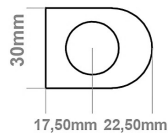

DATASHEET

Image

General Information

Product:	89.1274
Description:	Defford 800 x 500mm Towel Rail
Website Link:	(Click Here)
Product Type:	Towel Rail
Brand:	Eastbrook Company
Colour:	Gloss White
Material:	Mild Steel
Height (mm):	800mm
Width (mm):	500mm
Net Weight (kg):	7.2kg
Product Range:	Defford

Drawing

Defford 800 x 500mm. Technical Drawing

A SECTION

B SECTION

scale: 1/5

Eastbrook 
Eastbrook Road, Gloucester GL4 3DB
Technical Helpline : 01452 317890
Mon - Fri / 8am - 5pm
Email : technical@eastbrookco.com