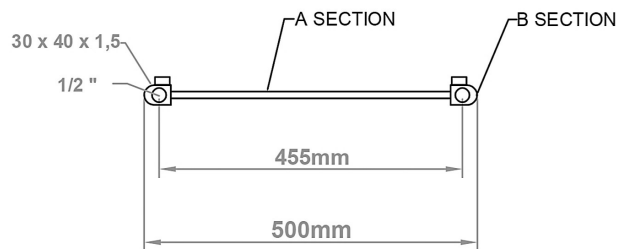

DATASHEET

Image

General Information

Product:	89.1274
Description:	Defford 800 x 500mm Towel Rail
Website Link:	(Click Here)
Product Type:	Towel Rail
Brand:	Eastbrook Company
Colour:	Gloss White
Material:	Mild Steel
Height (mm):	800mm
Width (mm):	500mm
Net Weight (kg):	7.2kg
Product Range:	Defford

Drawing

Defford 800 x 500mm. Technical Drawing

A SECTION

B SECTION

scale: 1/5

Eastbrook 
Eastbrook Road, Gloucester GL4 3DB
Technical Helpline : 01452 317890
Mon - Fri / 8am - 5pm
Email : technical@eastbrookco.com