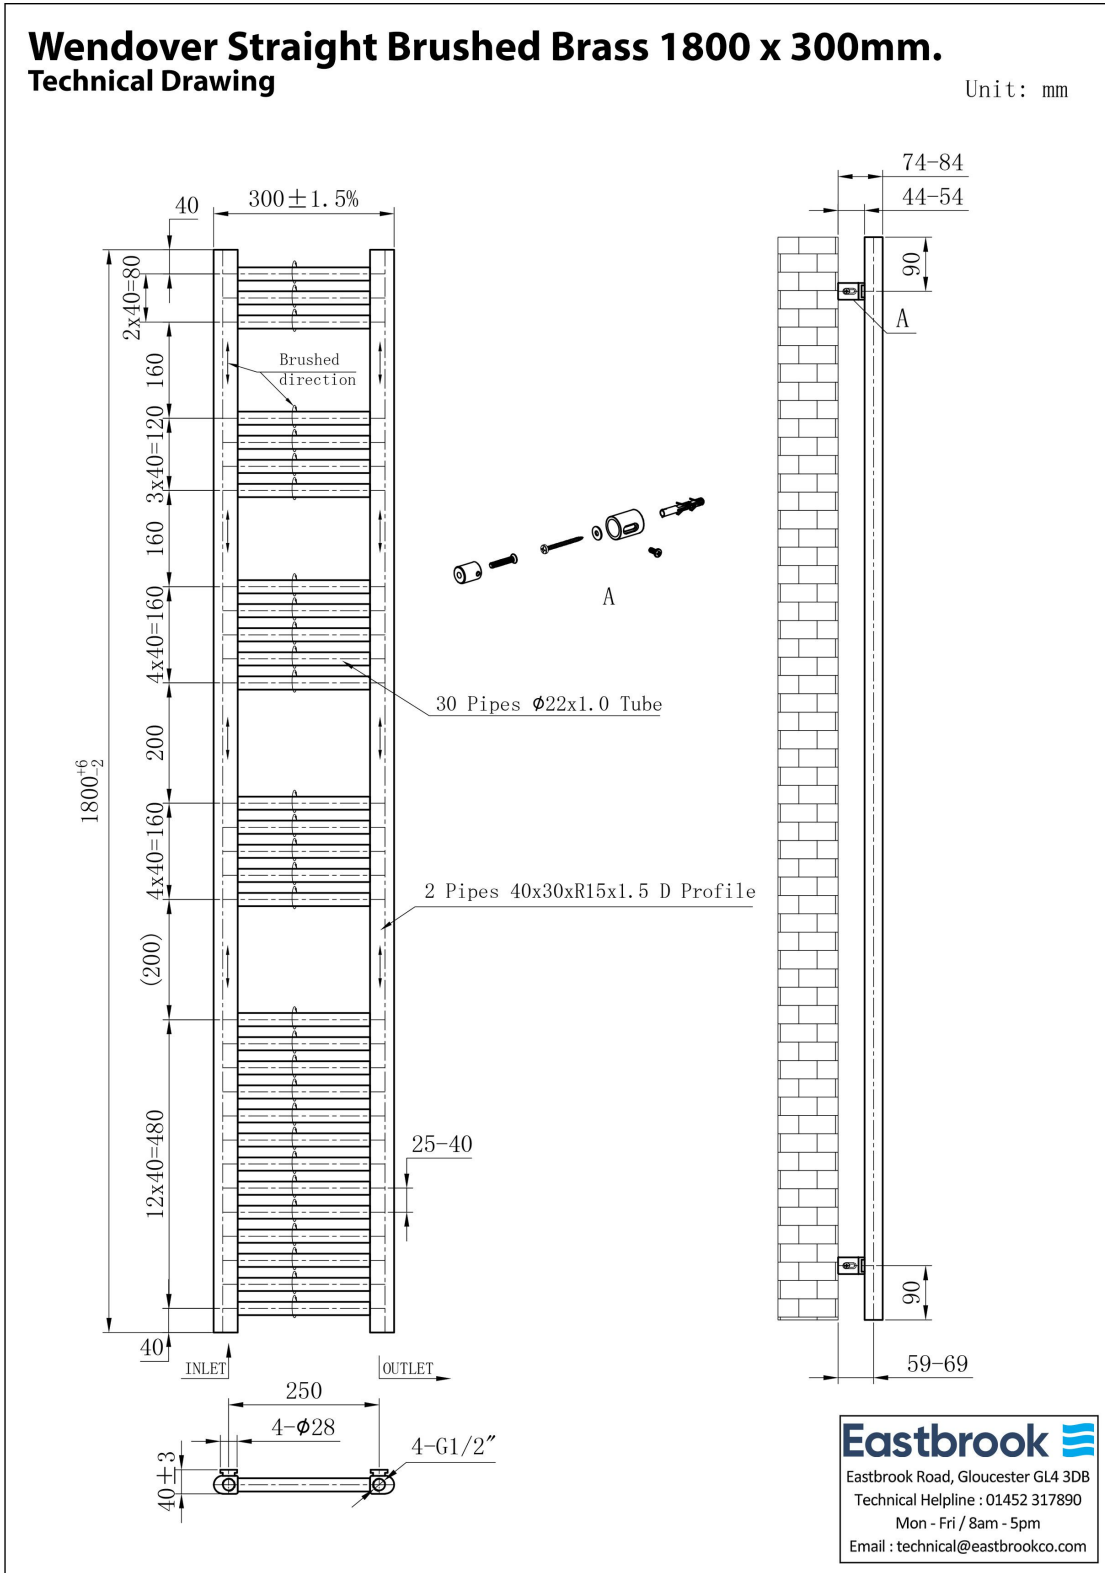

Drawing

Eastbrook
Eastbrook Road, Gloucester GL4 3DB
Technical Helpline : 01452 317890
Mon - Fri / 8am - 5pm
Email : technical@eastbrookco.com