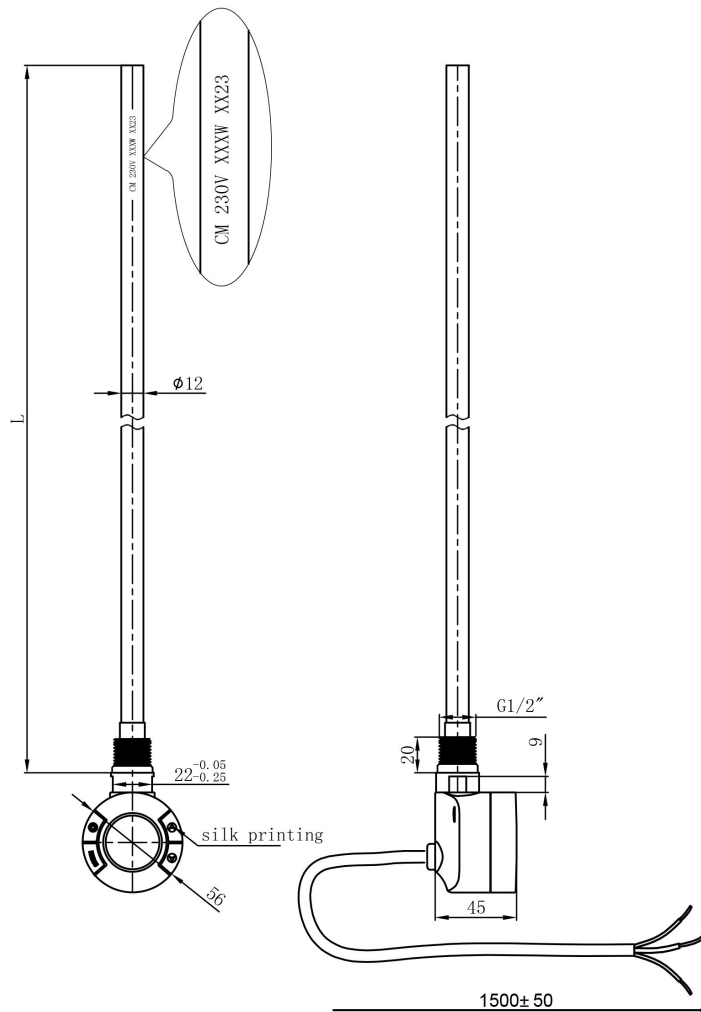

### General Information

Product:	41.0733
Description:	Type B Element Wi-Fi 150W
Website Link:	<a href="#">(Click Here)</a>
Product Type:	Heating Element
Brand:	Eastbrook Company
Colour:	Gloss White
Length (mm):	45mm
Net Weight (kg):	0.26kg
Product Range:	Type B Wi-Fi Element

### Product Specifications

Warranty:	2 Year(s)
Watts:	150

**Drawing**

**Type B Wi-Fi Element  
 Technical Drawing**

Power	Resistance Length (L)
150W	245mm.
300W	315mm.
600W	545mm.
900W	755mm.

\* Tolerance +/- 5mm.

**Notes :**

1. Cable colour for gloss white and chrome element is white.
2. Cable colour for matt anthracite and matt black element is black.
3. Cable length for all Type B Wi-Fi elements is 1.5 metre (+/- 5 cm).
4. IP rating is IPX4.