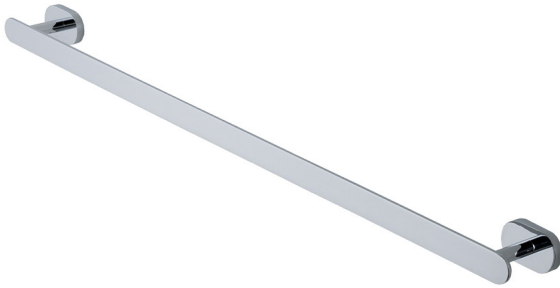

DATASHEET

Image

General Information

Product:	52.027
Description:	Salerno single towel rail (600 ctrs)
Website Link:	(Click Here)
Product Type:	Towel Rail
Brand:	Eastbrook Company
Colour:	Chrome
Material:	Solid Brass
Height (mm):	35mm
Width (mm):	665.6mm
Net Weight (kg) (kg):	0.76kg
Product Range:	Salerno

Product Specifications

Warranty:	5 Year(s)
Finish:	Polished
Supplied with fixings:	Yes
Mounting:	Wall

Drawing