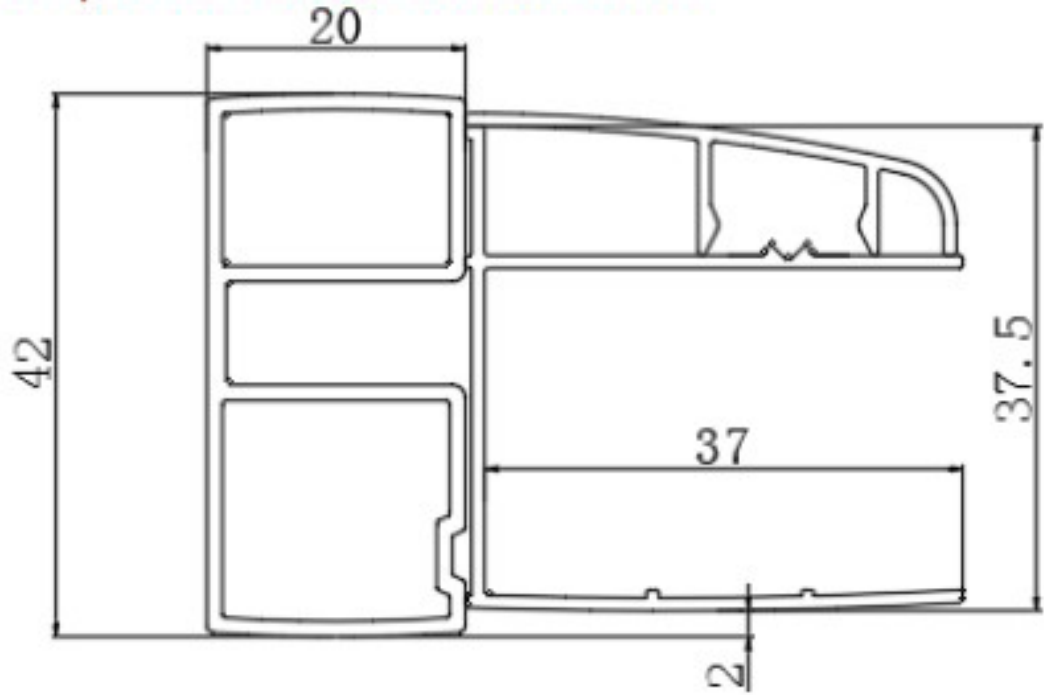

DATASHEET

Image

General Information

Product:	49.3001
Description:	Extension Profile 1 Piece
Brand:	Eastbrook Company
Colour:	Brushed Brass
Length (mm):	37.5mm
Net Weight (kg):	0.84kg

Product Specifications

Drawing

Extension profile 49.1095 49.1096 49.3001

+Vantage
2000
range

+Corniche
2000
hinged
door
enclosure