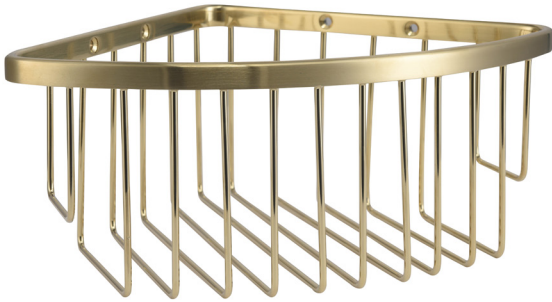

DATASHEET

Image

General Information

Product:	52.233
Description:	Corner Basket Brushed Brass
Website Link:	(Click Here)
Product Type:	Basket
Brand:	Eastbrook Company
Colour:	Brushed Brass
Material:	Brass
Height (mm):	110mm
Width (mm):	205mm
Length (mm):	205mm
Net Weight (kg) (kg):	0.792kg
Product Range:	Baskets