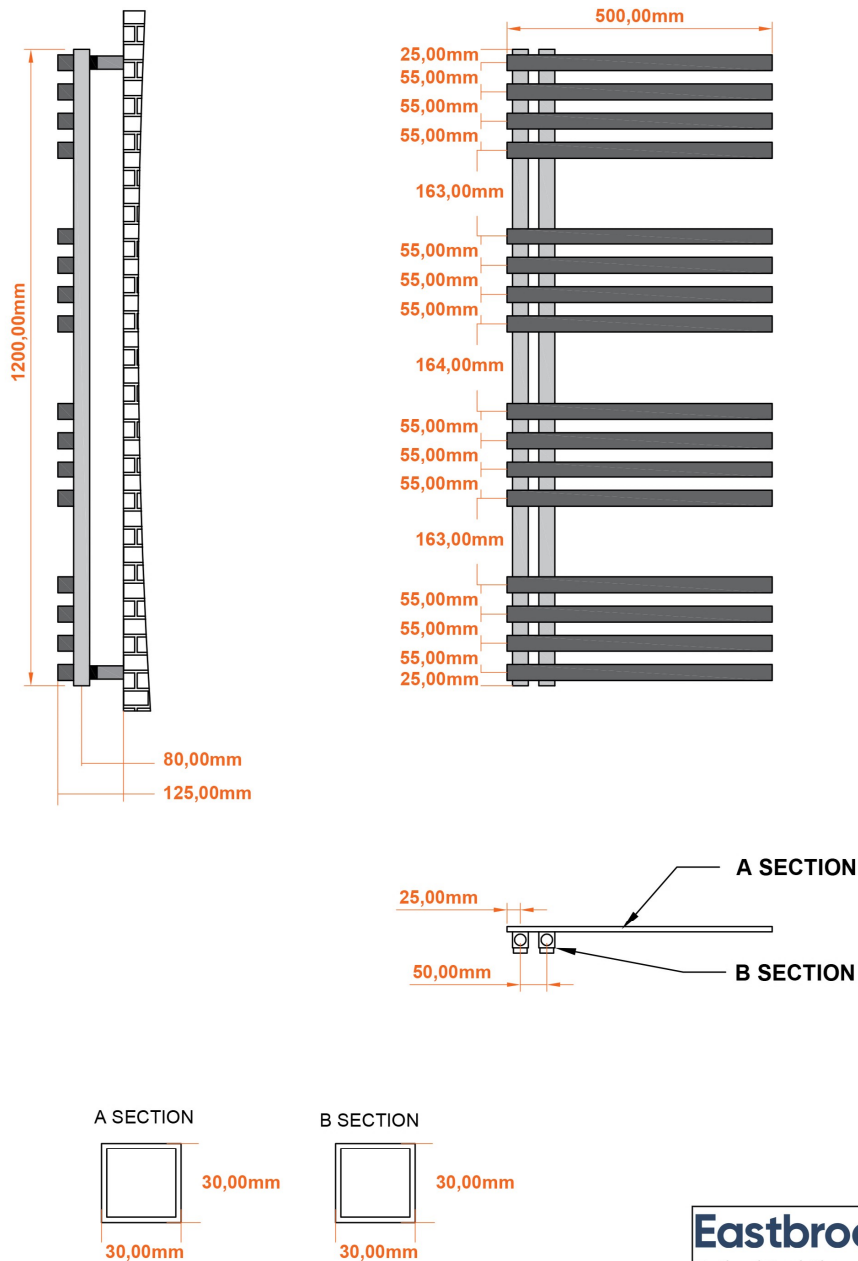

DATASHEET

Image

General Information

Product:	89:1360
Description:	Reinbach 1200 x 500mm Towel Rail
Website Link:	(Click Here)
Product Type:	Towel Rail
Brand:	Eastbrook Company
Colour:	Matt White
Material:	Mild Steel
Height (mm):	1200mm
Width (mm):	500mm
Net Weight (kg):	14.3kg
Product Range:	Reinbach

Product Specifications

Warranty:	5 Year(s)
Supplied with fixings:	Yes
BTU $\Delta T50^{\circ}\text{C}$:	1808
BTU $\Delta T60^{\circ}\text{C}$:	2278
Watts $\Delta T50^{\circ}\text{C}$:	530
Watts $\Delta T60^{\circ}\text{C}$:	668

Drawing

Reinbach 1200 x 500mm. Technical Drawing

Eastbrook 
Eastbrook Road, Gloucester GL4 3DB
Technical Helpline : 01452 317890
Mon - Fri / 8am - 5pm
Email : technical@eastbrookco.com