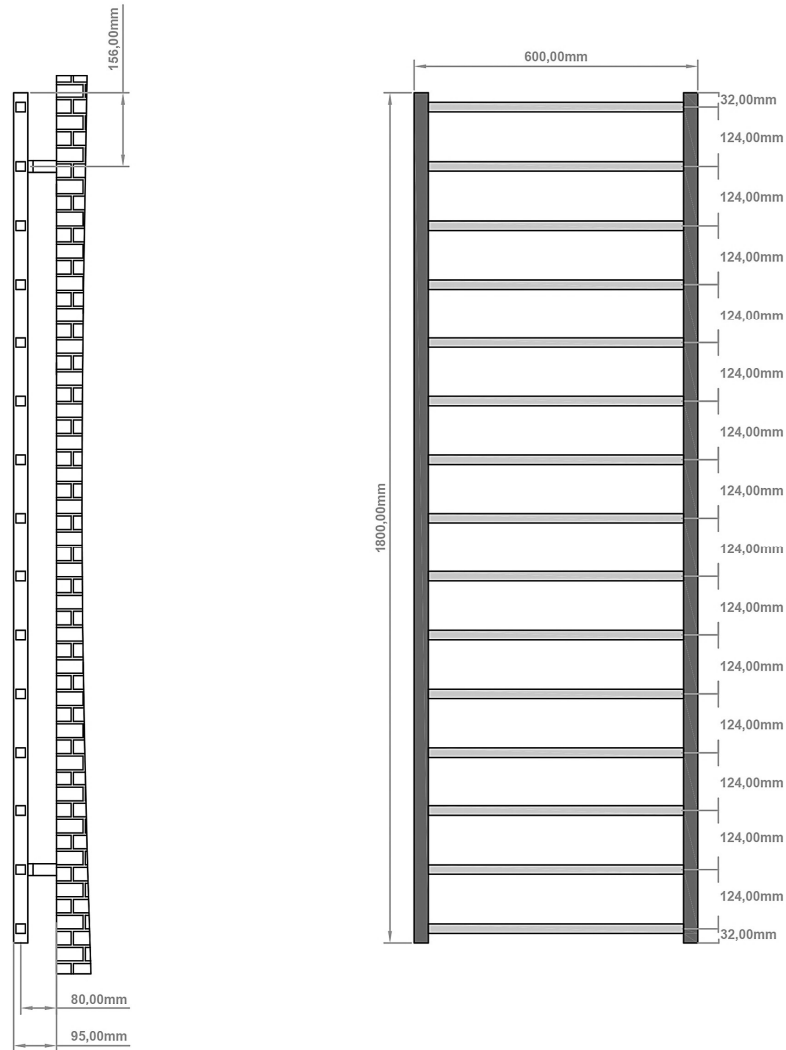

### General Information

Product:	89:1261
Description:	Tuscan Square Towel Rail 1800 x 600
Website Link:	<a href="#">(Click Here)</a>
Product Type:	Towel Rail
Brand:	Eastbrook Company
Colour:	Matt Anthracite
Material:	Mild Steel
Height (mm):	1800mm
Width (mm):	600mm
Net Weight (kg):	10.63kg
Product Range:	Tuscan Square

## Drawing

### Tuscan Square 1800 x 600mm. Technical Drawing

A SECTION

B SECTION

**Eastbrook**   
Eastbrook Road, Gloucester GL4 3DB  
Technical Helpline : 01452 317890  
Mon - Fri / 8am - 5pm  
Email : technical@eastbrookco.com