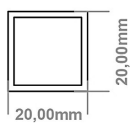

Drawing

Tuscan Square 1800 x 600mm. Technical Drawing

A SECTION

Eastbrook
Eastbrook Road, Gloucester GL4 3DB
Technical Helpline : 01452 317890
Mon - Fri / 8am - 5pm
Email : technical@eastbrookco.com