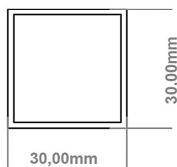

### General Information

Product:	89:1261
Description:	Tuscan Square Towel Rail 1800 x 600
Website Link:	<a href="#">(Click Here)</a>
Product Type:	Towel Rail
Brand:	Eastbrook Company
Colour:	Matt Anthracite
Material:	Mild Steel
Height (mm):	1800mm
Width (mm):	600mm
Net Weight (kg):	10.63kg
Product Range:	Tuscan Square

## Drawing

### Tuscan Square 1800 x 600mm. Technical Drawing

A SECTION

B SECTION

**Eastbrook**   
Eastbrook Road, Gloucester GL4 3DB  
Technical Helpline : 01452 317890  
Mon - Fri / 8am - 5pm  
Email : technical@eastbrookco.com