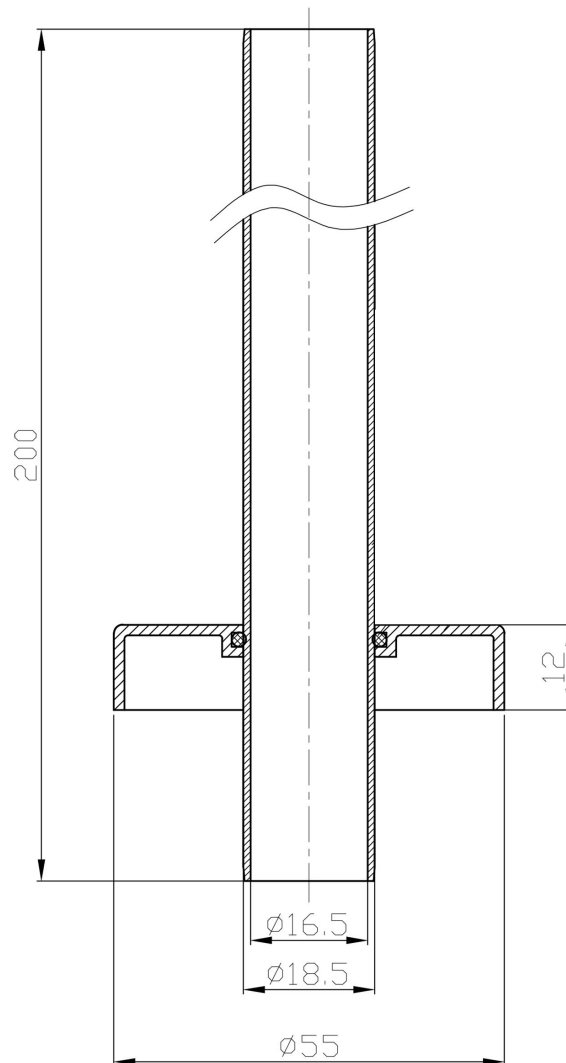

DATASHEET

Image

General Information

Product:	41.0602
Description:	15mm Sleeve Kit & Shrouds
Website Link:	(Click Here)
Product Type:	Pipe Shroud
Brand:	Eastbrook Company
Colour:	Matt Black
Material:	Brass
Net Weight (kg):	0.26kg
Product Range:	Universal

Product Specifications

Warranty:	5 Year(s)
-----------	-----------

Drawing

15mm Sleeve Kit & Shrouds Technical Drawing

FEATURES

- Manufactured from high quality brass
- Suitable for 15mm pipes, must be fitted together with radiator installation
- Each kit includes two pipe shrouds and two collars
- Shroud length 200mm., can be cut to desired length