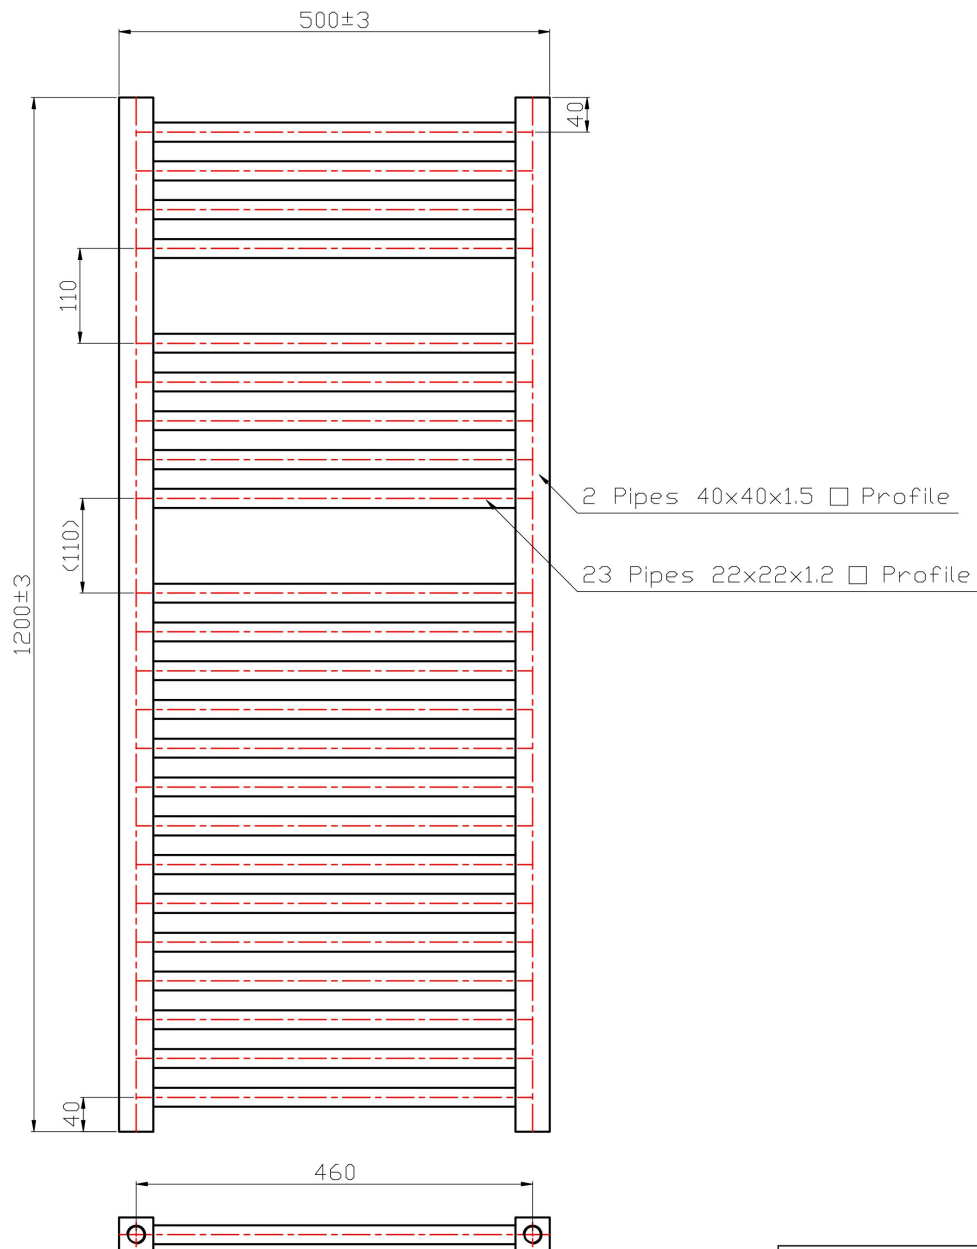

DATASHEET

Image

General Information

Product:	41.0122
Description:	Biava Square 1200x500
Website Link:	(Click Here)
Product Type:	Clearance Towel Rail
Brand:	Eastbrook Company
Colour:	Gloss White
Material:	Mild Steel
Height (mm):	1200mm
Width (mm):	500mm
Net Weight (kg):	11.52kg
Product Range:	Biava Square

Product Specifications

Warranty:	5 Year(s)
Supplied with fixings:	Yes

Drawing

Biava Square Towel Rail 1200 x 500mm.
Technical Drawing

Eastbrook 
Eastbrook Road, Gloucester GL4 3DB
Technical Helpline : 01452 317890
Mon - Fri / 8am - 5pm
Email : technical@eastbrookco.com