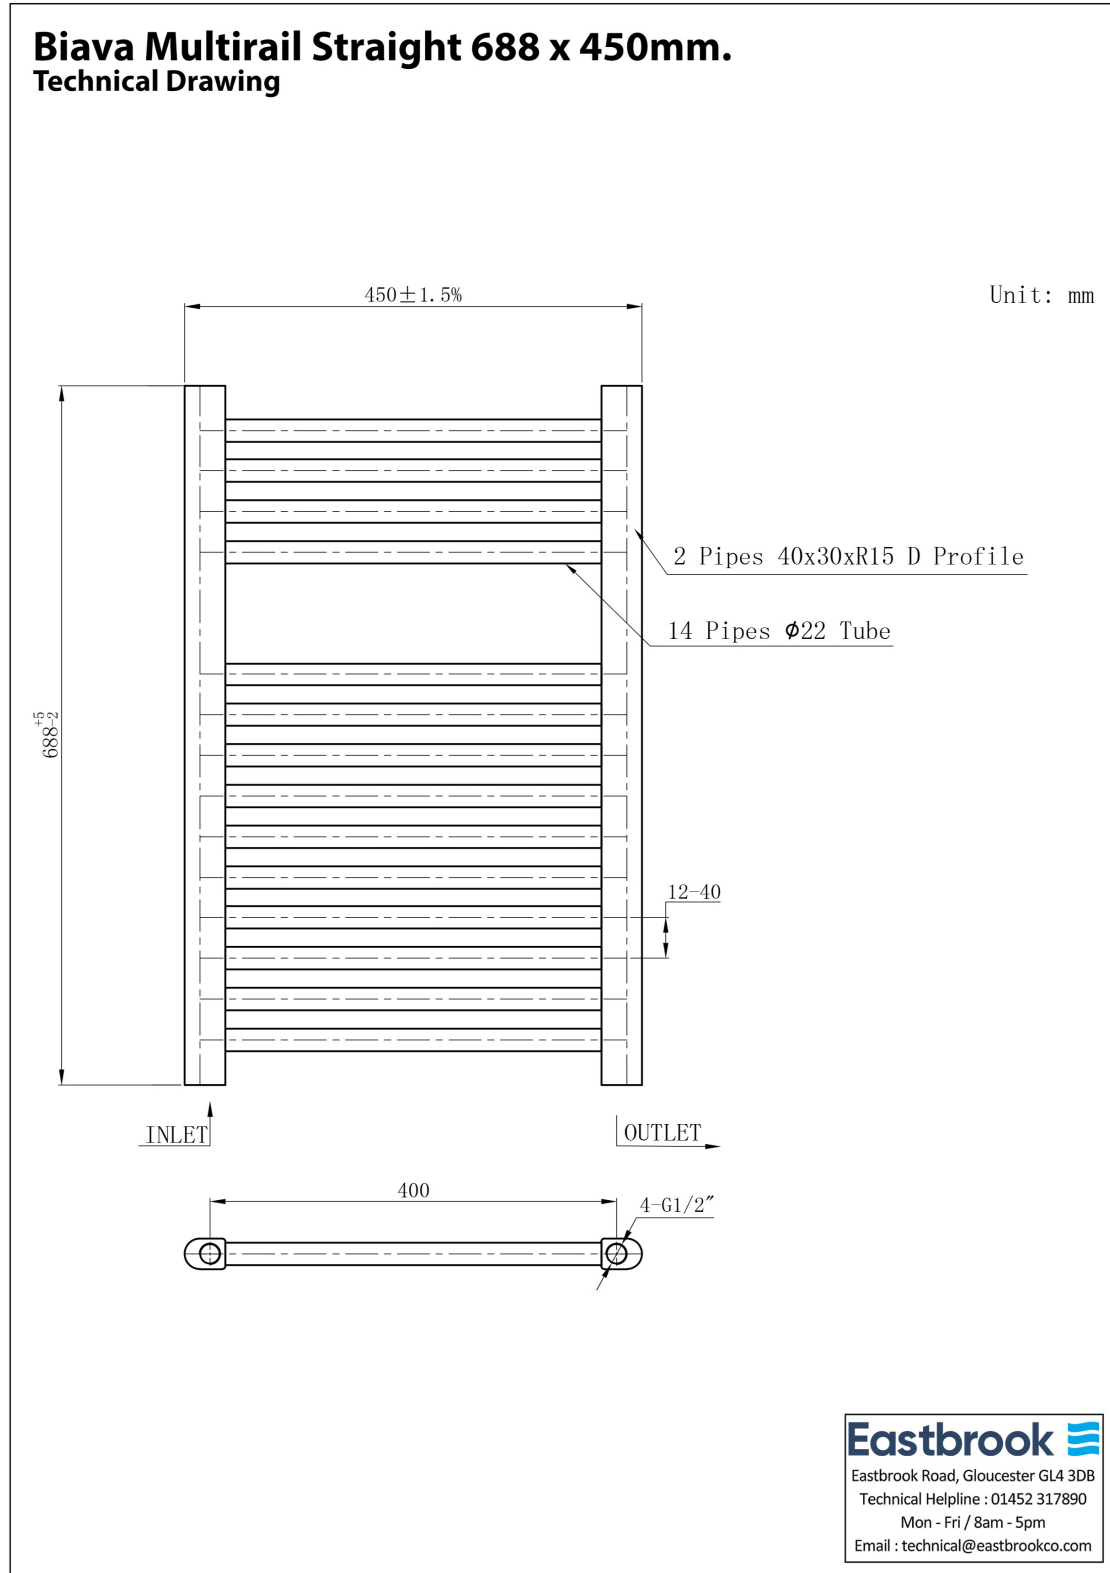

### General Information

Product:	41.0279
Description:	Straight Biava Multirail 688 x 450
Website Link:	<a href="#">(Click Here)</a>
Product Type:	Towel Rail
Brand:	Eastbrook Company
Colour:	Gloss White
Material:	Mild Steel
Height (mm):	688mm
Width (mm):	450mm
Net Weight (kg):	5.24kg
Product Range:	Biava Multirail

## Drawing

### Biava Multirail Straight 688 x 450mm. Technical Drawing

**Eastbrook**   
Eastbrook Road, Gloucester GL4 3DB  
Technical Helpline : 01452 317890  
Mon - Fri / 8am - 5pm  
Email : [technical@eastbrookco.com](mailto:technical@eastbrookco.com)