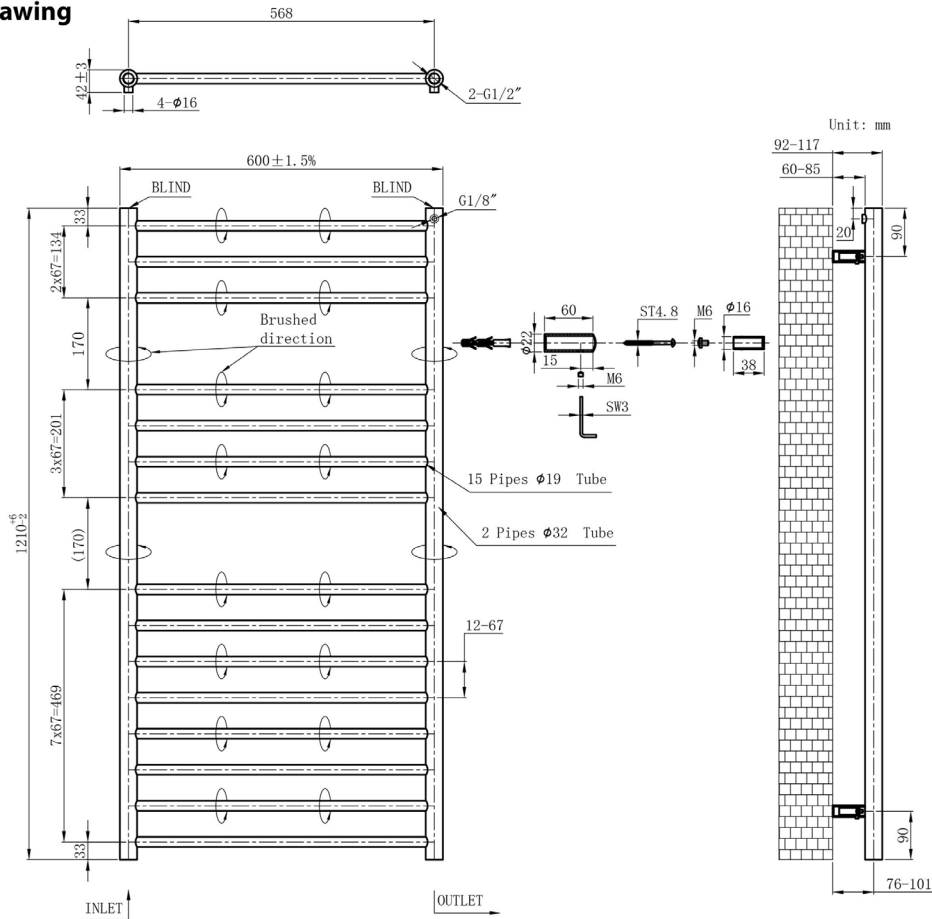

DATASHEET

Image

General Information

Product:	41.0889
Description:	Violla II 1210 x 600 Stainless Steel Towel Rail
Brand:	Eastbrook Company
Colour:	Brushed
Height (mm):	1210mm
Width (mm):	600mm
Net Weight (kg):	5.72kg
Product Range:	Violla II

Product Specifications

Finish:	Brushed
BTU $\Delta T50^{\circ}\text{C}$:	1095
BTU $\Delta T60^{\circ}\text{C}$:	1378
Watts $\Delta T50^{\circ}\text{C}$:	321
Watts $\Delta T60^{\circ}\text{C}$:	404

Drawing

**Violla II 1210 x 600mm. Stainless Steel Brushed
 Technical Drawing**

Eastbrook 
 Eastbrook Road, Gloucester GL4 3DB
 Technical Helpline : 01452 317890
 Mon - Fri / 8am - 5pm
 Email : technical@eastbrookco.com