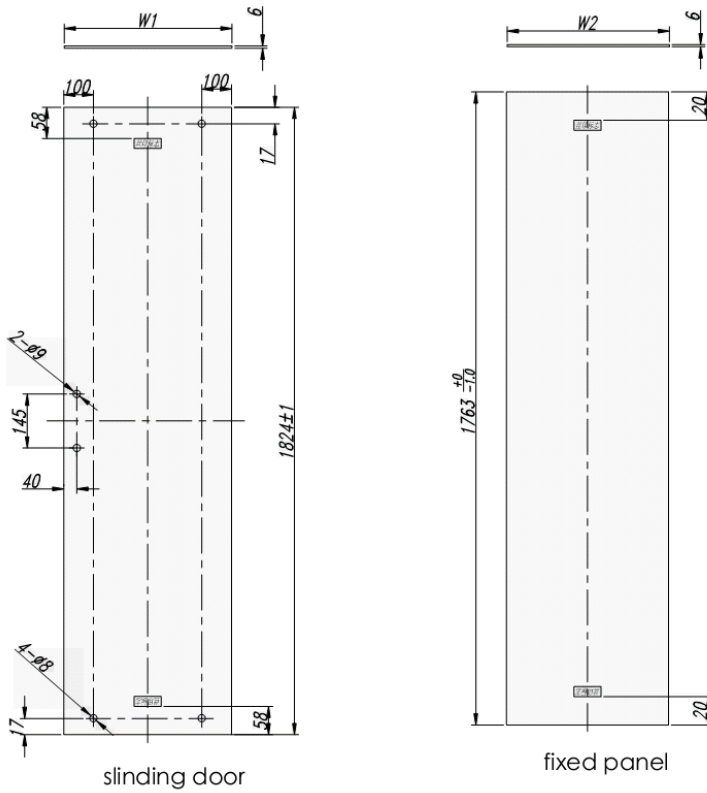

DATASHEET

Image

General Information

Product:	69.0072
Description:	Vantage easy clean sliding door 1400mm
Website Link:	(Click Here)
Product Type:	Slider Shower Doors
Brand:	Eastbrook Company
Colour:	Chrome
Material:	Tempered Glass
Height (mm):	1850mm
Width (mm):	1400mm
Length (mm):	60mm
Net Weight (kg):	46kg
Product Range:	Vantage

Product Specifications

Warranty:	10 Year(s)
Door opening (mm):	505mm
Easy Clean glass:	Yes
Finish:	Polished
Frameless:	No
Glass Thickness (mm):	6mm
Glass type:	Clear Glass
Waste Included:	No
Adjustment (mm):	1370-1400mm
Enclosure Size:	1400

Drawing

Eastbrook Road, Gloucester GL4 3DB
 Technical Helpline: 01452 317890
 email: technical@eastbrookco.com

Dimension	Sliding Door (W1)	Fixed Panel (W2)
1000	485mm	388mm
1100	535mm	438mm
1200	585mm	488mm
1400	665mm	608mm
1600	735mm	738mm
1700	755mm	818mm