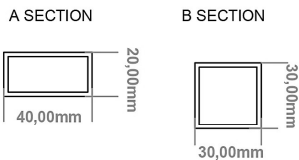

Drawing

Platani 1800 x 600mm. Technical Drawing

Eastbrook
Eastbrook Road, Gloucester GL4 3DB
Technical Helpline : 01452 317890
Mon - Fri / 8am - 5pm
Email : technical@eastbrookco.com