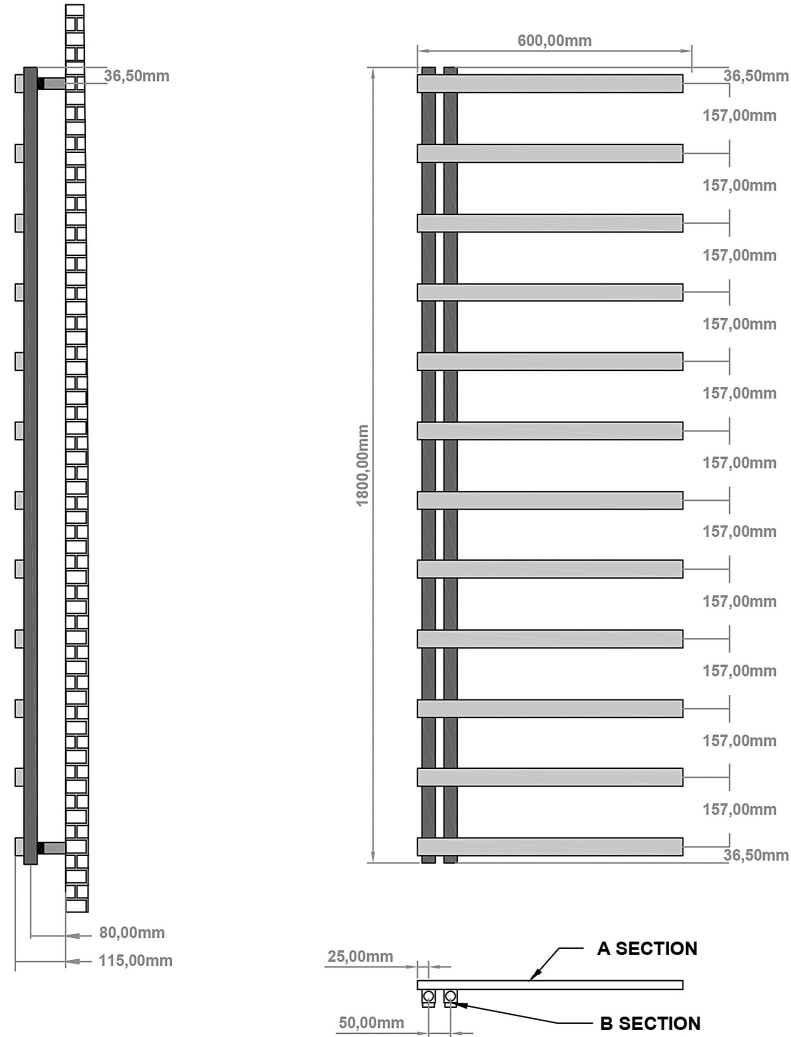

DATASHEET

Image

General Information

Product:	89.1333
Description:	Platani 1800 x 600mm Towel Rail
Website Link:	(Click Here)
Product Type:	Towel Rail
Brand:	Eastbrook Company
Colour:	Matt White
Material:	Mild Steel
Height (mm):	1800mm
Width (mm):	600mm
Net Weight (kg):	11.8kg
Product Range:	Platani

Product Specifications

Warranty:	5 Year(s)
Supplied with fixings:	Yes
BTU $\Delta T50^{\circ}\text{C}$:	2149
BTU $\Delta T60^{\circ}\text{C}$:	2751
Watts $\Delta T50^{\circ}\text{C}$:	630
Watts $\Delta T60^{\circ}\text{C}$:	806

Drawing

Platani 1800 x 600mm. Technical Drawing

Eastbrook 
Eastbrook Road, Gloucester GL4 3DB
Technical Helpline : 01452 317890
Mon - Fri / 8am - 5pm
Email : technical@eastbrookco.com