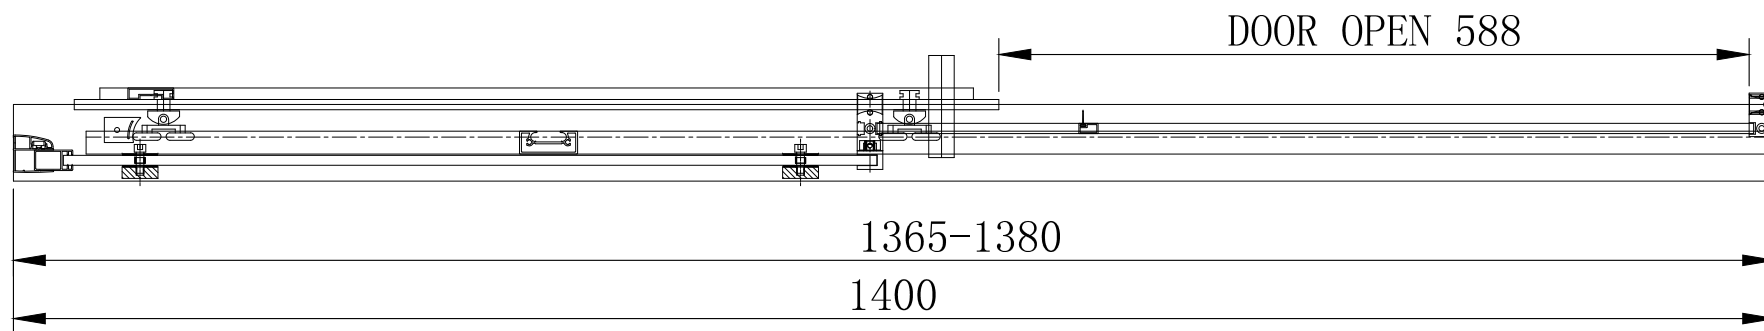

49.6013 8mm Framed Sliding Door Matt Black 1000mm

49.6014 8mm Framed Sliding Door Matt Black 1100mm

49.6015 8mm Framed Sliding Door Matt Black 1200mm

49.6016 8mm Framed Sliding Door Matt Black 1400mm

49.6017 8mm Framed Sliding Door Matt Black 1600mm

49.6018 8mm Framed Sliding Door Matt Black 1700mm