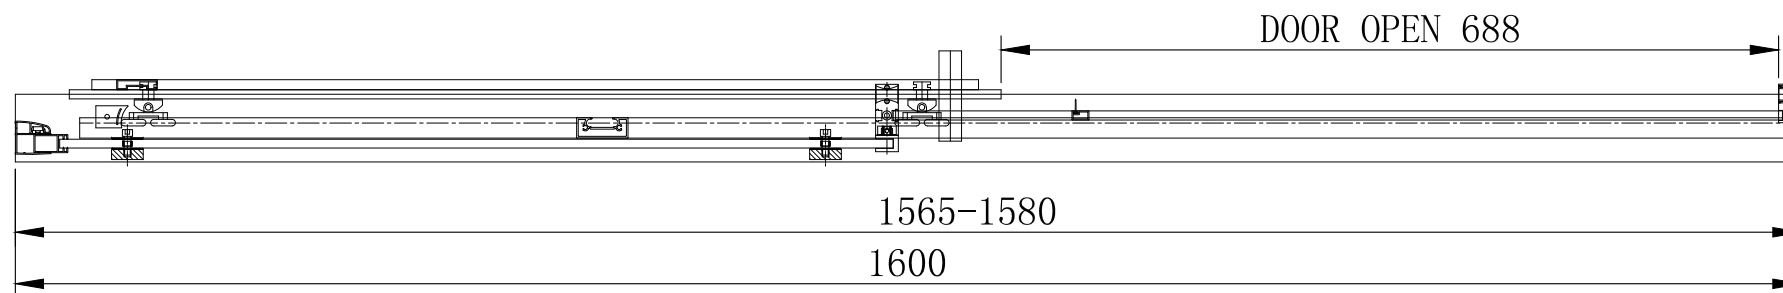

49.6013 8mm Framed Sliding Door Matt Black 1000mm

49.6014 8mm Framed Sliding Door Matt Black 1100mm

49.6015 8mm Framed Sliding Door Matt Black 1200mm

49.6016 8mm Framed Sliding Door Matt Black 1400mm

49.6017 8mm Framed Sliding Door Matt Black 1600mm

49.6018 8mm Framed Sliding Door Matt Black 1700mm