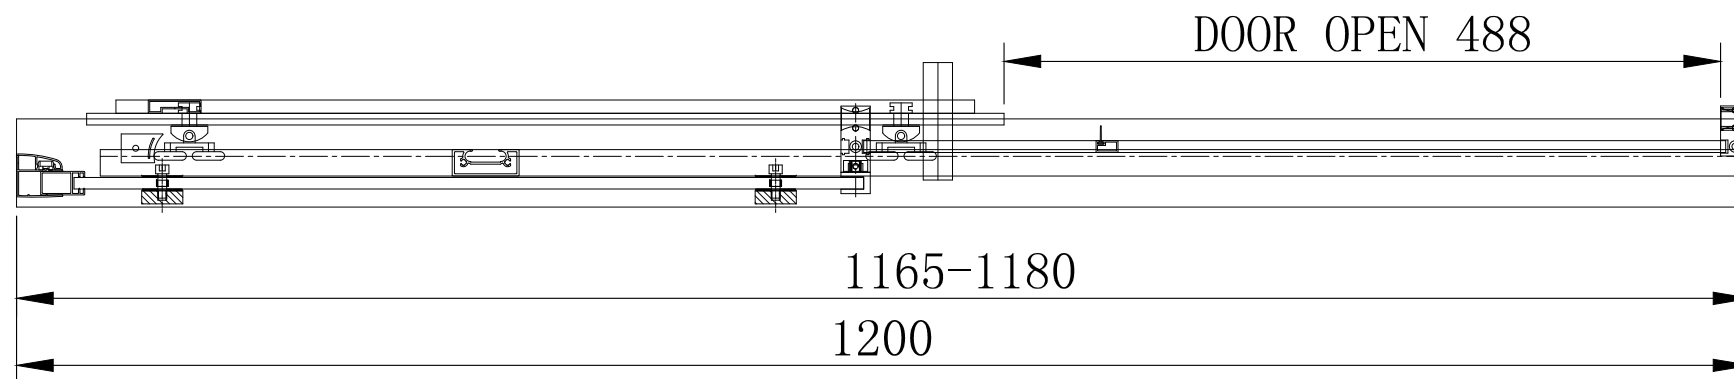

49.6013 8mm Framed Sliding Door Matt Black 1000mm

49.6014 8mm Framed Sliding Door Matt Black 1100mm

49.6015 8mm Framed Sliding Door Matt Black 1200mm

49.6016 8mm Framed Sliding Door Matt Black 1400mm

49.6017 8mm Framed Sliding Door Matt Black 1600mm

49.6018 8mm Framed Sliding Door Matt Black 1700mm