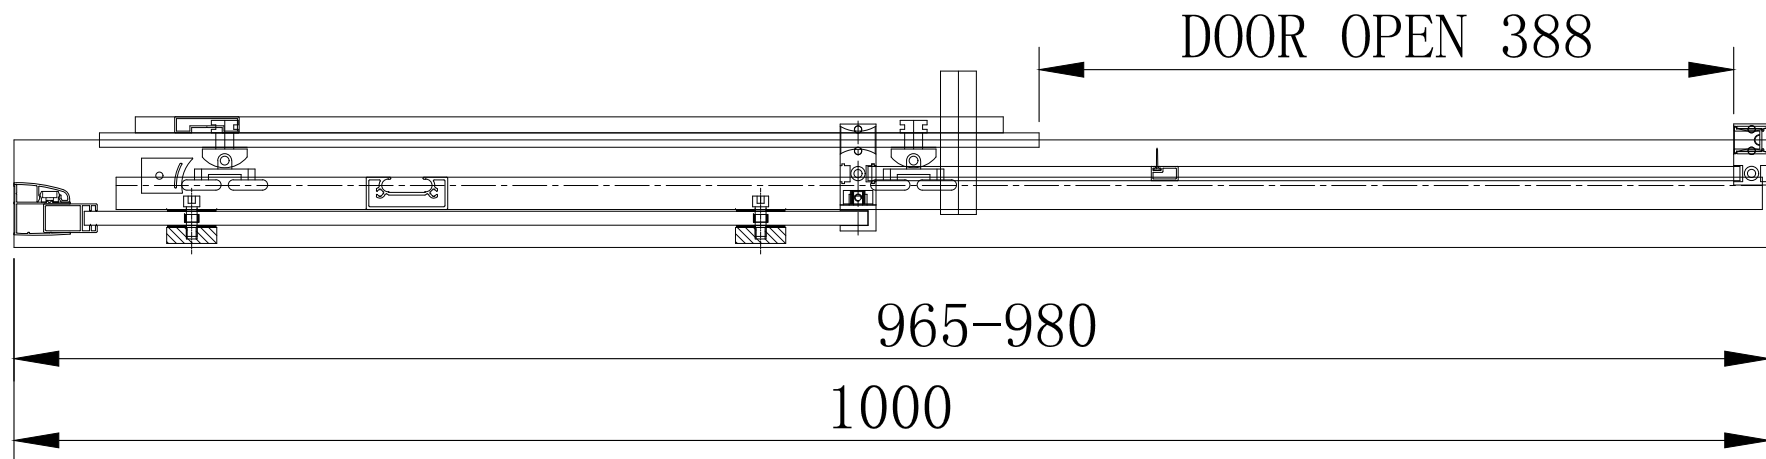

49.6013 8mm Framed Sliding Door Matt Black 1000mm

49.6014 8mm Framed Sliding Door Matt Black 1100mm

49.6015 8mm Framed Sliding Door Matt Black 1200mm

49.6016 8mm Framed Sliding Door Matt Black 1400mm

49.6017 8mm Framed Sliding Door Matt Black 1600mm

49.6018 8mm Framed Sliding Door Matt Black 1700mm