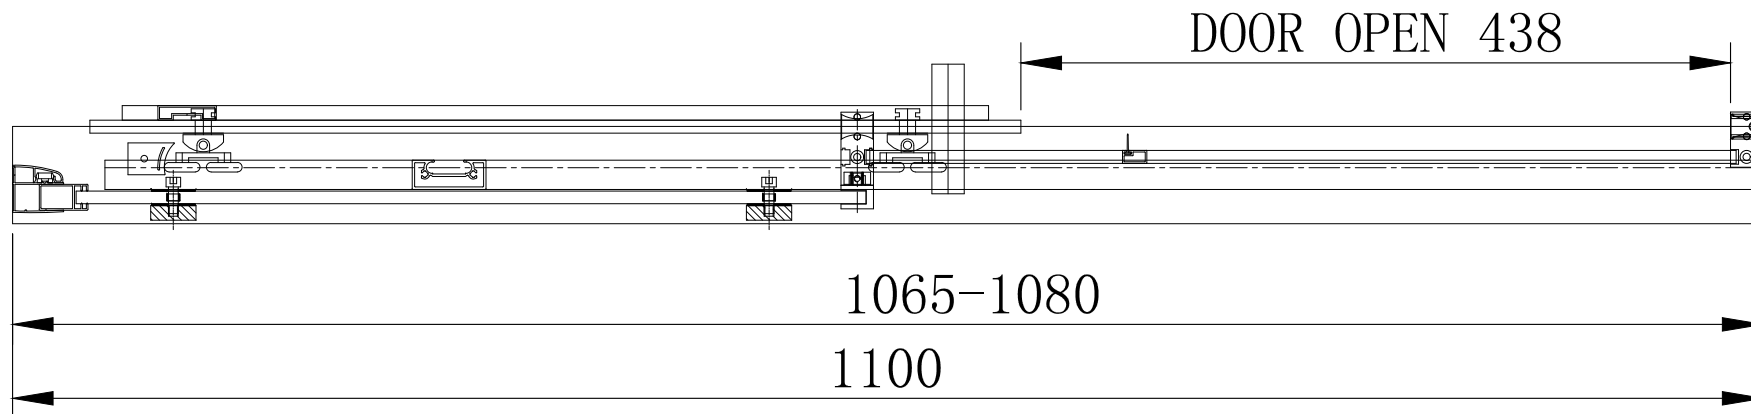

49.6013 8mm Framed Sliding Door Matt Black 1000mm

49.6014 8mm Framed Sliding Door Matt Black 1100mm

49.6015 8mm Framed Sliding Door Matt Black 1200mm

49.6016 8mm Framed Sliding Door Matt Black 1400mm

49.6017 8mm Framed Sliding Door Matt Black 1600mm

49.6018 8mm Framed Sliding Door Matt Black 1700mm