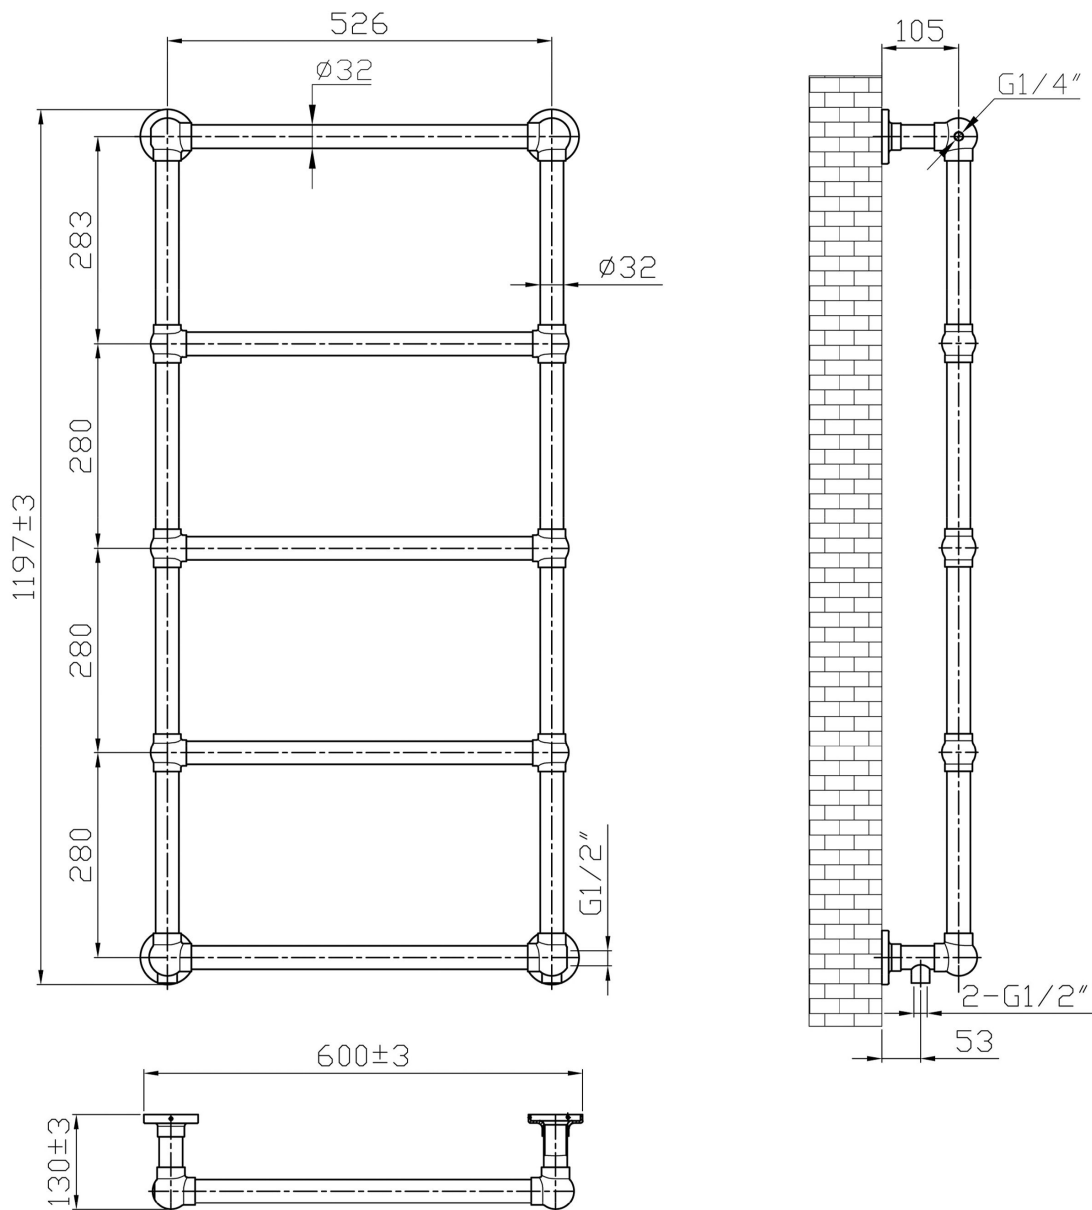

### General Information

Product:	41.0380
Description:	Stour 1195 x 600
Website Link:	<a href="#">(Click Here)</a>
Product Type:	Towel Rail
Brand:	Eastbrook Company
Colour:	Brushed Brass
Material:	Mild Steel
Height (mm):	1195mm
Width (mm):	600mm
Net Weight (kg):	10.1kg
Product Range:	Stour

### Product Specifications

Warranty:	5 Year(s)
Supplied with fixings:	Yes
Orientation:	Portrait
BTU $\Delta T50^{\circ}\text{C}$ :	618
BTU $\Delta T60^{\circ}\text{C}$ :	791
Watts $\Delta T50^{\circ}\text{C}$ :	182
Watts $\Delta T60^{\circ}\text{C}$ :	232

## Drawing

### Stour 1195 x 600mm. Technical Drawing

Tappings : 526mm.  
Tappings from wall : 53mm.  
Distance from wall : 130mm.

**This product should be fitted by a fully qualified installer.**

**Eastbrook **  
Eastbrook Road, Gloucester GL4 3DB  
Technical Helpline : 01452 317890  
Mon - Fri / 8am - 5pm  
Email : [technical@eastbrookco.com](mailto:technical@eastbrookco.com)