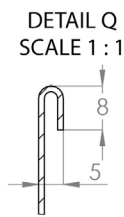

### General Information

Product:	25.5115
Description:	Flat Cover Plate with Lines 600 x 1400
Website Link:	<a href="#">(Click Here)</a>
Product Type:	Cover Plate
Brand:	Eastbrook Company
Colour:	Gloss White
Material:	Mild Steel
Height (mm):	600mm
Width (mm):	1400mm
Length (mm):	5mm
Net Weight (kg):	7.01kg
Product Range:	Compact Panel

## Drawing

### Flat Cover Plate with Lines Technical Drawing

H  
 300mm.....600mm

W  
 400mm.....2000mm

Height (mm.)	No. of horizontal lines
300	2
400	3
500	4
600	5

**Eastbrook**   
 Eastbrook Road, Gloucester GL4 3DB  
 Technical Helpline : 01452 317890  
 Mon - Fri / 8am - 5pm  
 Email : technical@eastbrookco.com