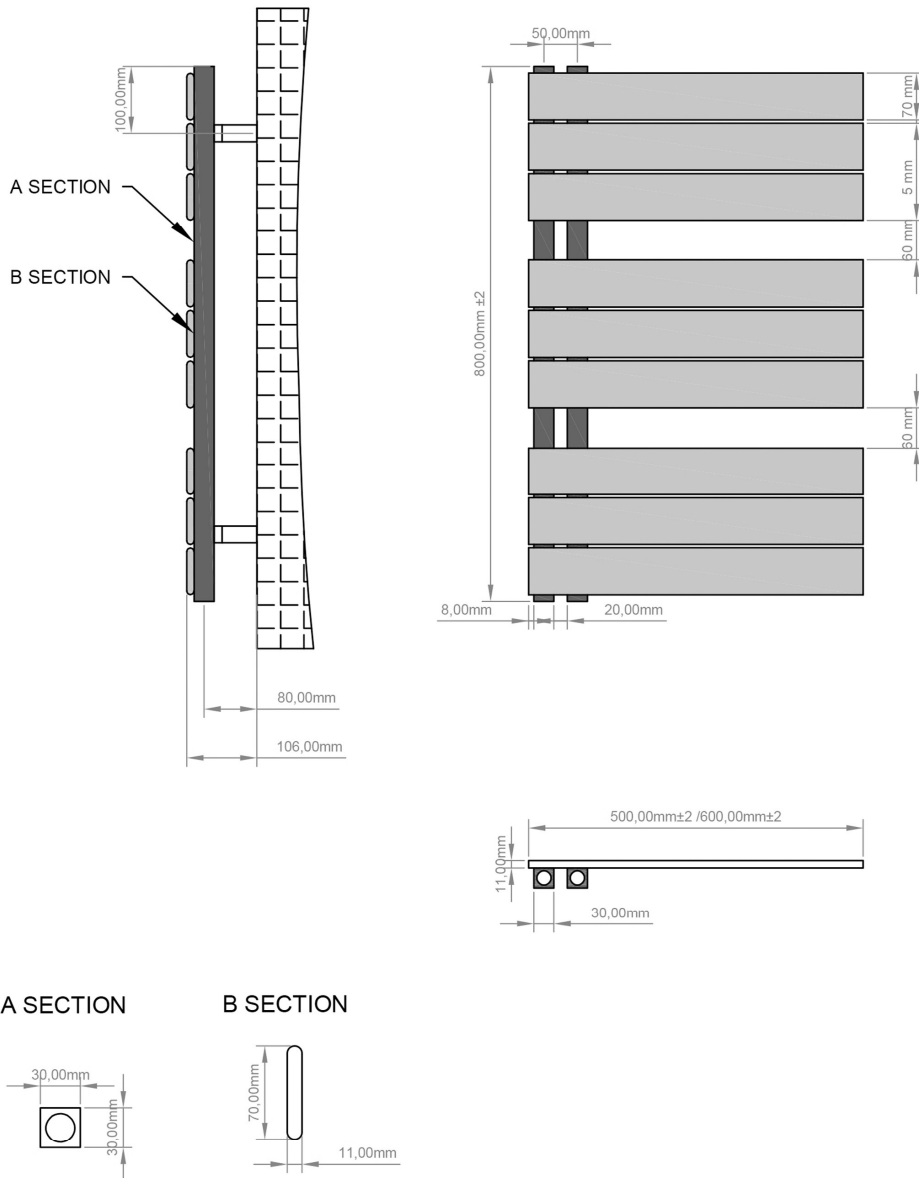

DATASHEET

Image

General Information

Product:	89.0615
Description:	Helmsley 800 x 600 Towel Rail
Website Link:	(Click Here)
Product Type:	Towel Rail
Brand:	Eastbrook Company
Colour:	Matt White
Material:	Mild Steel
Height (mm):	800mm
Width (mm):	600mm
Net Weight (kg):	11.59kg
Product Range:	Helmsley

Product Specifications

Warranty:	5 Year(s)
Supplied with fixings:	Yes
BTU $\Delta T50^{\circ}\text{C}$:	1349
BTU $\Delta T60^{\circ}\text{C}$:	1727
Watts $\Delta T50^{\circ}\text{C}$:	396
Watts $\Delta T60^{\circ}\text{C}$:	506

Drawing

Helmsley 800 x 500/600mm. Technical Drawing

A SECTION

B SECTION

scale: 1/2

Eastbrook 
Eastbrook Road, Gloucester GL4 3DB
Technical Helpline : 01452 317890
Mon - Fri / 8am - 5pm
Email : technical@eastbrookco.com