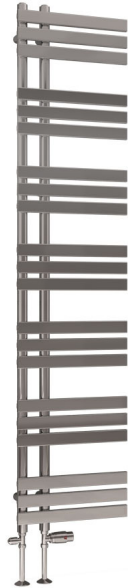

DATASHEET

Image

General Information

Product:	41.0257
Description:	New Leonardo 1800 x 400
Website Link:	(Click Here)
Product Type:	Towel Rail
Brand:	Eastbrook Company
Colour:	Chrome
Material:	Mild Steel
Height (mm):	1800mm
Width (mm):	400mm
Net Weight (kg):	14.75kg
Product Range:	Leonardo

Product Specifications

Warranty:	5 Year(s)
Supplied with fixings:	Yes
BTU $\Delta T50^{\circ}\text{C}$:	1773
BTU $\Delta T60^{\circ}\text{C}$:	2269
Watts $\Delta T50^{\circ}\text{C}$:	520
Watts $\Delta T60^{\circ}\text{C}$:	665