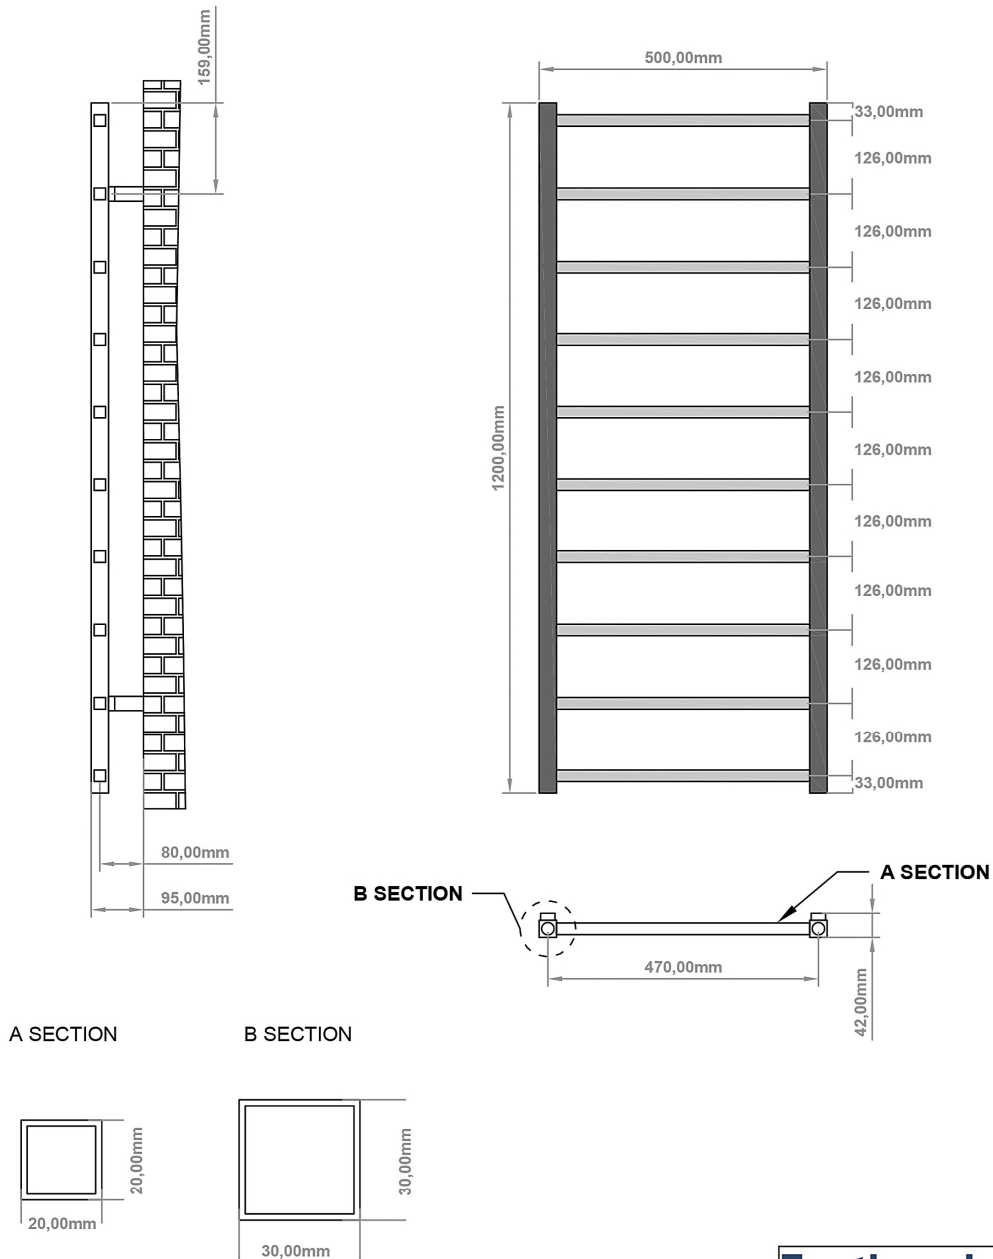

### General Information

Product:	89:1252
Description:	Tuscan Square Towel Rail 1200 x 500
Website Link:	<a href="#">(Click Here)</a>
Product Type:	Towel Rail
Brand:	Eastbrook Company
Colour:	Matt Grey
Material:	Mild Steel
Height (mm):	1200mm
Width (mm):	500mm
Net Weight (kg):	7.26kg
Product Range:	Tuscan Square

## Drawing

### Tuscan Square 1200 x 500mm. Technical Drawing

**Eastbrook **  
Eastbrook Road, Gloucester GL4 3DB  
Technical Helpline : 01452 317890  
Mon - Fri / 8am - 5pm  
Email : [technical@eastbrookco.com](mailto:technical@eastbrookco.com)