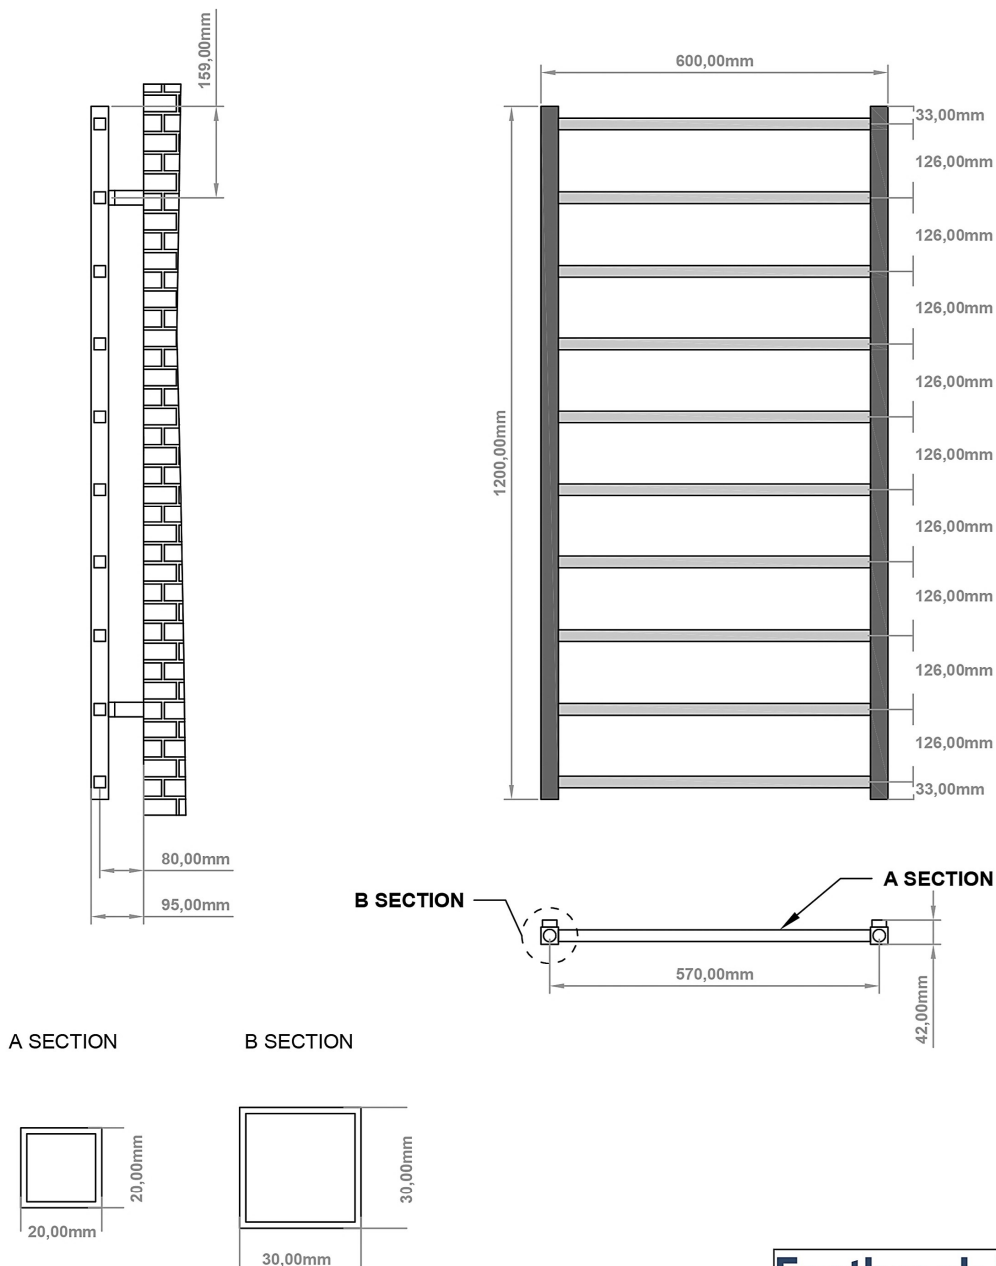

DATASHEET

Image

General Information

Product:	89:1253
Description:	Tuscan Square Towel Rail 1200 x 600
Website Link:	(Click Here)
Product Type:	Towel Rail
Brand:	Eastbrook Company
Colour:	Matt Grey
Material:	Mild Steel
Height (mm):	1200mm
Width (mm):	600mm
Net Weight (kg):	7.99kg
Product Range:	Tuscan Square

Product Specifications

Warranty:	5 Year(s)
Supplied with fixings:	Yes
BTU $\Delta T50^{\circ}C$:	1406
BTU $\Delta T60^{\circ}C$:	1799
Watts $\Delta T50^{\circ}C$:	412
Watts $\Delta T60^{\circ}C$:	527

Drawing

Tuscan Square 1200 x 600mm. Technical Drawing

Eastbrook 
Eastbrook Road, Gloucester GL4 3DB
Technical Helpline : 01452 317890
Mon - Fri / 8am - 5pm
Email : technical@eastbrookco.com