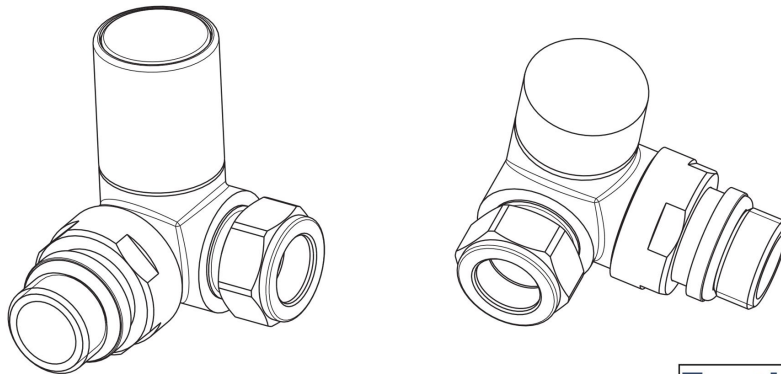

DATASHEET

Image

General Information

Product:	54.0051
Description:	Corner Radiator Valves (pair)
Website Link:	(Click Here)
Product Type:	Radiator Valve
Brand:	Eastbrook Company
Colour:	Matt Black
Height (mm):	14mm
Width (mm):	5.5mm
Length (mm):	8mm
Net Weight (kg):	0.57kg
Product Range:	Radiator Valves

Product Specifications

Warranty:	2 Year(s)
Valve Types:	Corner

Drawing

Corner Manual Radiator Valves (pair) Technical Drawing

54.0048
54.0049
54.0050
54.0051
54.0052

Eastbrook 
Eastbrook Road, Gloucester GL4 3DB
Technical Helpline : 01452 317890
Mon - Fri / 8am - 5pm
Email : technical@eastbrookco.com