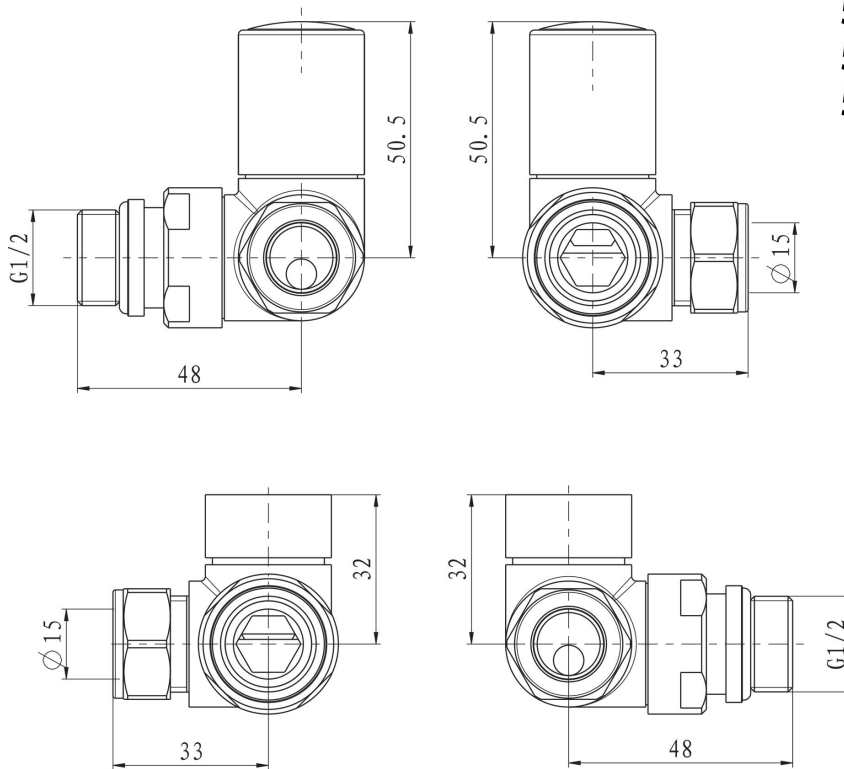

DATASHEET

Image

General Information

Product:	54.0051
Description:	Corner Radiator Valves (pair)
Website Link:	(Click Here)
Product Type:	Radiator Valve
Brand:	Eastbrook Company
Colour:	Matt Black
Height (mm):	14mm
Width (mm):	5.5mm
Length (mm):	8mm
Net Weight (kg):	0.57kg
Product Range:	Radiator Valves

Product Specifications

Warranty:	2 Year(s)
Valve Types:	Corner

Drawing

Corner Manual Radiator Valves (pair) Technical Drawing

54.0048
54.0049
54.0050
54.0051
54.0052

Eastbrook 
Eastbrook Road, Gloucester GL4 3DB
Technical Helpline : 01452 317890
Mon - Fri / 8am - 5pm
Email : technical@eastbrookco.com