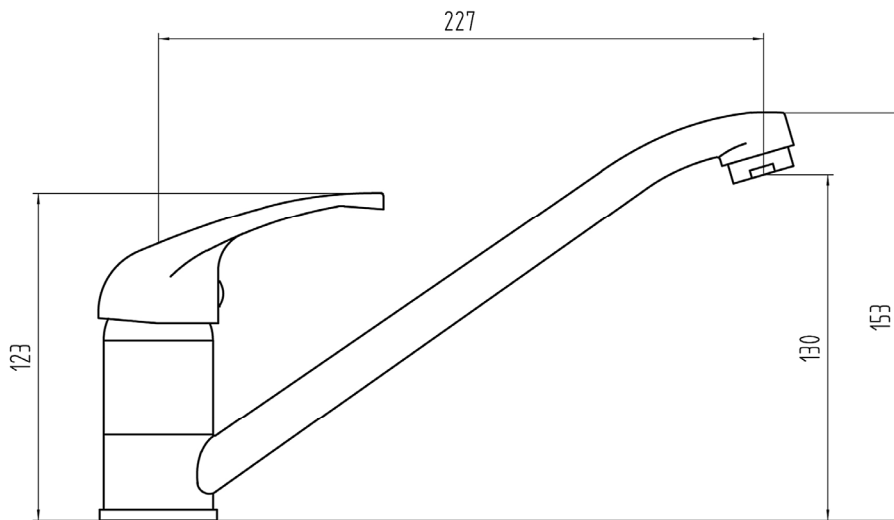

Drawing

Eastbrook

Eastbrook Road, Gloucester GL4 3DB
Technical Helpline : 01452 317890
Mon - Fri / 8am - 5pm
Email : technical@eastbrookco.com