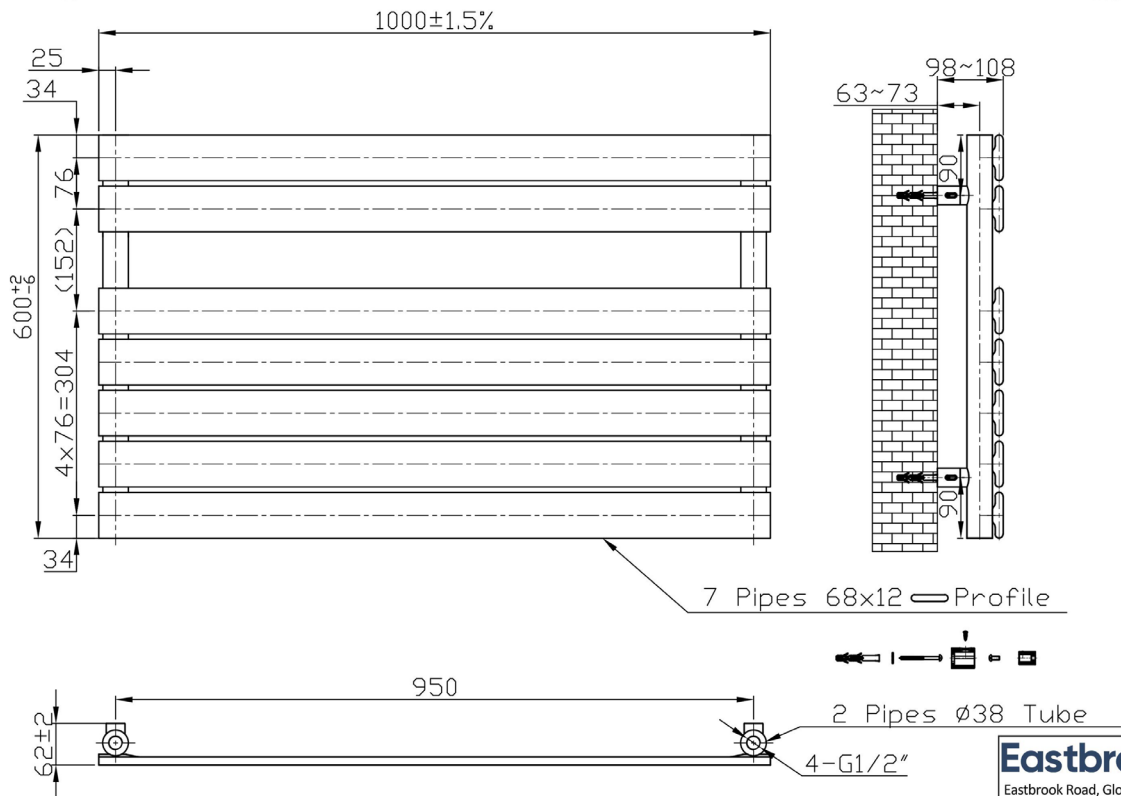

DATASHEET

Image

General Information

Product:	41.0333
Description:	Staverton Tube on Tube 600 x 1000
Website Link:	(Click Here)
Product Type:	Towel Rail
Brand:	Eastbrook Company
Colour:	Chrome
Material:	Mild Steel
Height (mm):	600mm
Width (mm):	1000mm
Net Weight (kg):	13.25kg
Product Range:	Staverton Tube on Tube Straight

Drawing

Staverton Tube on Tube Straight 600 x 1000mm. Painted / Chrome Technical Drawing

Unit:mm

Eastbrook 
Eastbrook Road, Gloucester GL4 3DB
Technical Helpline : 01452 317890
Mon - Fri / 8am - 5pm
Email : technical@eastbrookco.com