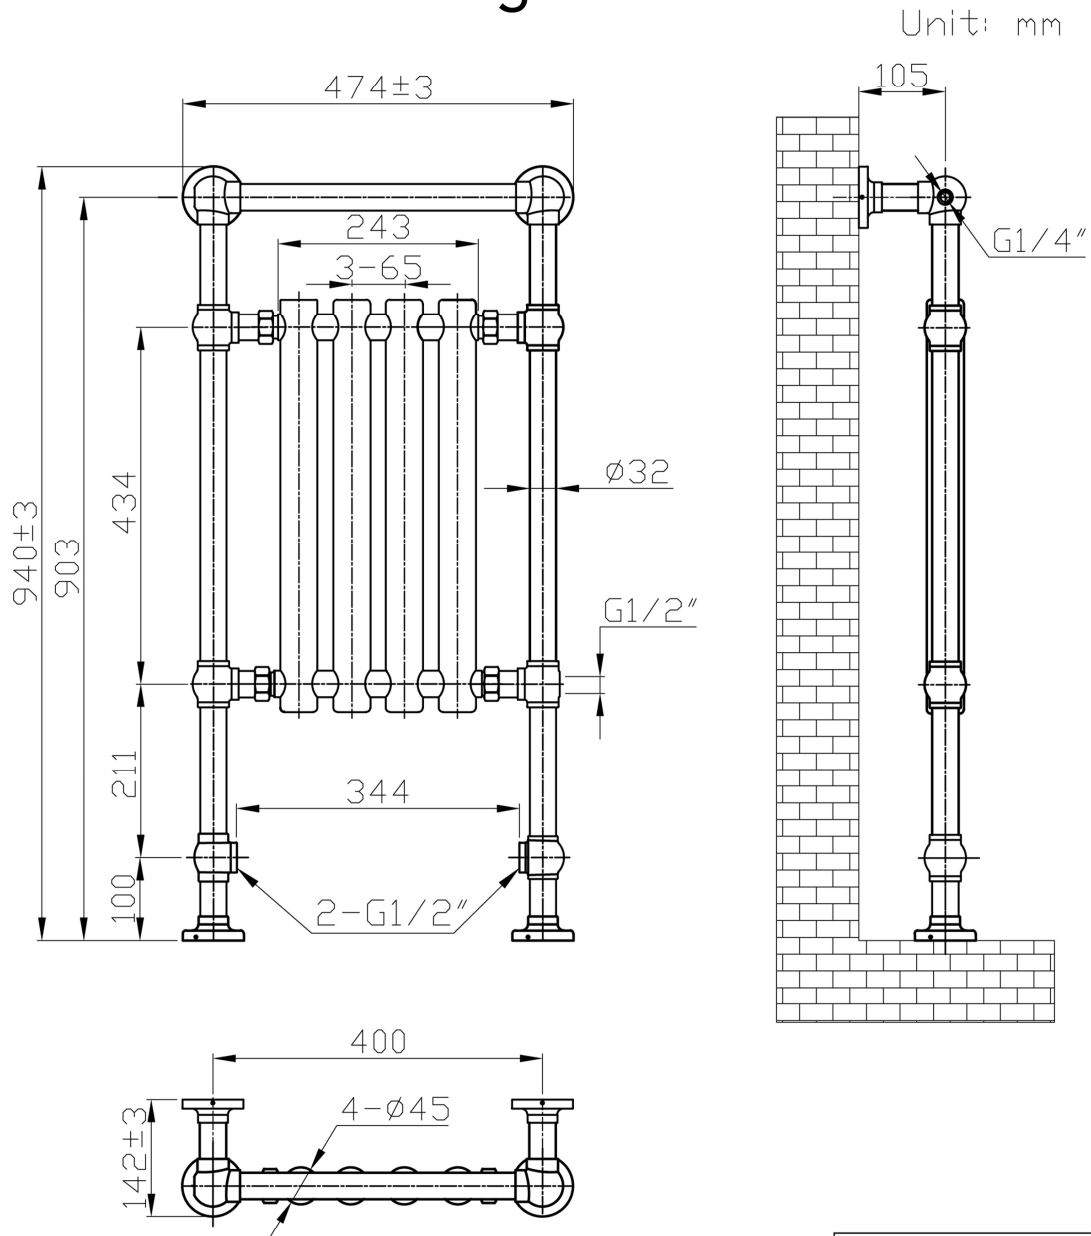

DATASHEET

Image

General Information

Product:	41.1013
Description:	Frome 940 x 474
Website Link:	(Click Here)
Product Type:	Clearance Towel Rail
Brand:	Eastbrook Company
Colour:	Chrome
Material:	Mild Steel
Height (mm):	940mm
Width (mm):	474mm
Net Weight (kg):	7.45kg
Product Range:	Frome

Product Specifications

Warranty:	5 Year(s)
Supplied with fixings:	Yes
Orientation:	Floor Standing
BTU $\Delta T50^{\circ}\text{C}$:	723
BTU $\Delta T60^{\circ}\text{C}$:	908
Watts $\Delta T50^{\circ}\text{C}$:	212
Watts $\Delta T60^{\circ}\text{C}$:	266

Drawing

41.1013 Frome technical drawing

The TRADITIONAL Range

Tappings : 344mm.
Tappings from wall : 105mm.
Distance from wall : 142mm.

This product should be fitted by a fully qualified installer.

Eastbrook Road, Gloucester GL4 3DB
Technical Helpline : 01452 317890
Mon - Fri / 8am - 5pm
Email : technical@eastbrookco.com