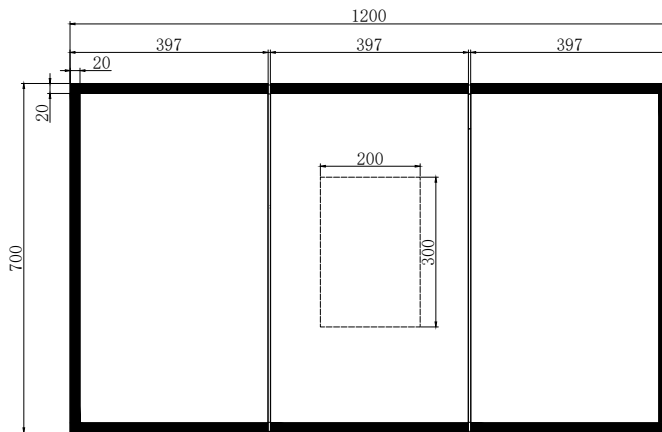

### General Information

Product:	40.1025
Description:	Cassio 1200x700mm 3 door LED mirror
Website Link:	<a href="#">(Click Here)</a>
Product Type:	Mirrored Cabinet
Brand:	Eastbrook Company
Colour:	White
Material:	Glass/Wood
Height (mm):	700mm
Width (mm):	1200mm
Length (mm):	135mm
Net Weight (kg):	15kg
Product Range:	Cassio

### Product Specifications

Warranty:	2 Year(s)
Shape:	Rectangular
Supplied with fixings:	Yes
Mounting:	Wall
Orientation:	Vertical

## Drawing

Critical Dimension	Perspective drawing	Tolerance grade not noted	Basic size	$0 < a \leq 120(4.72")$	$120(4.72") < a$	Note the Angle tolerance
Most important dimensions	I		Tol Value	$\pm 1.27(0.05")$	$\pm 2.54(0.1")$	$\pm 1^\circ$