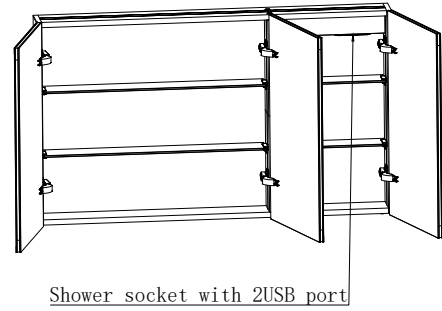

Drawing

Critical Dimension	Perspective drawing	Tolerance grade not noted	Basic size	$0 < a \leq 120(4.72")$	$120(4.72") < a$	Note the Angle tolerance
Most important dimensions	I		Tol Value	$\pm 1.27(0.05")$	$\pm 2.54(0.1")$	$\pm 1^\circ$

40.1025