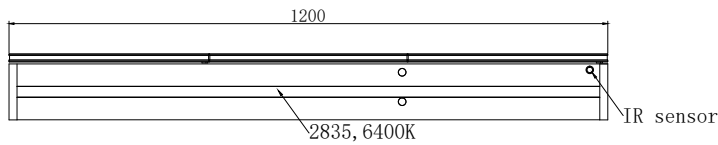

Drawing

Critical Dimension	Perspective drawing	Tolerance grade not noted	Basic size	$0 < a \leq 120(4.72")$	$120(4.72") < a$	Note the Angle tolerance
Most important dimensions	I		Tol Value	$\pm 1.27(0.05")$	$\pm 2.54(0.1")$	$\pm 1^\circ$

40.1025