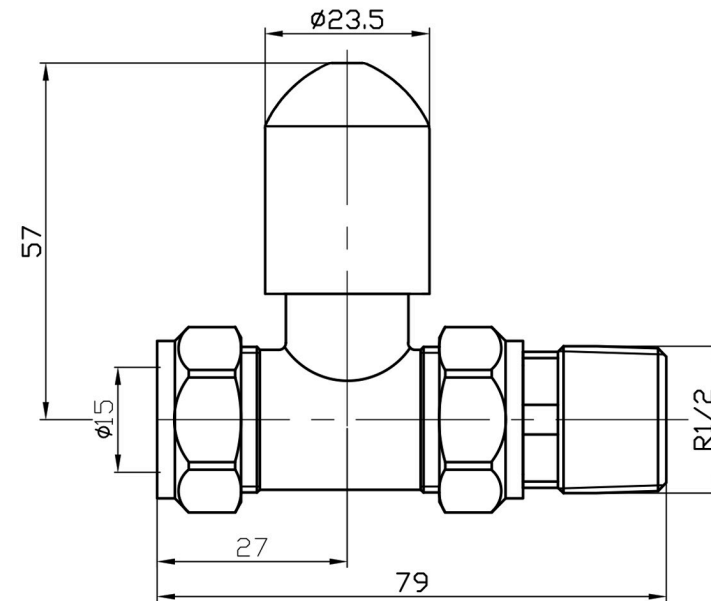

## Straight Thermostatic Radiator Valve & Lockshield Technical Drawing

12.048  
12.043  
12.033  
41.3035  
41.3020  
41.3026  
41.3028  
41.3021  
41.3022  
12.075  
12.078  
12.084