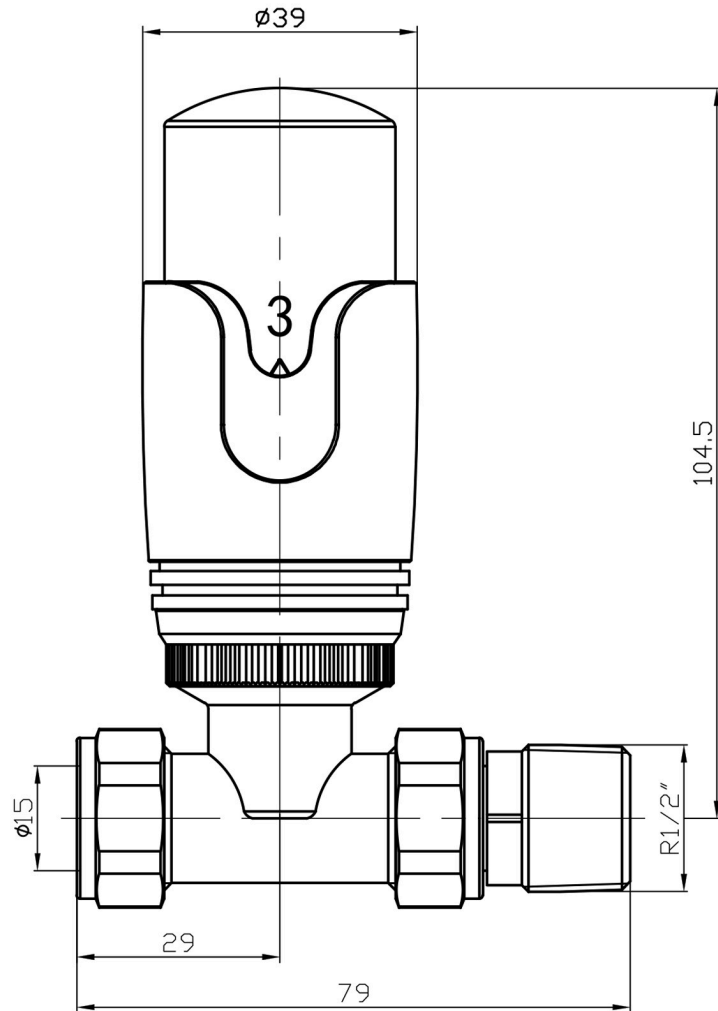

## Straight Thermostatic Radiator Valve & Lockshield Technical Drawing

12.048  
12.043  
12.033  
41.3035  
41.3020  
41.3026  
41.3028  
41.3021  
41.3022  
12.075  
12.078  
12.084