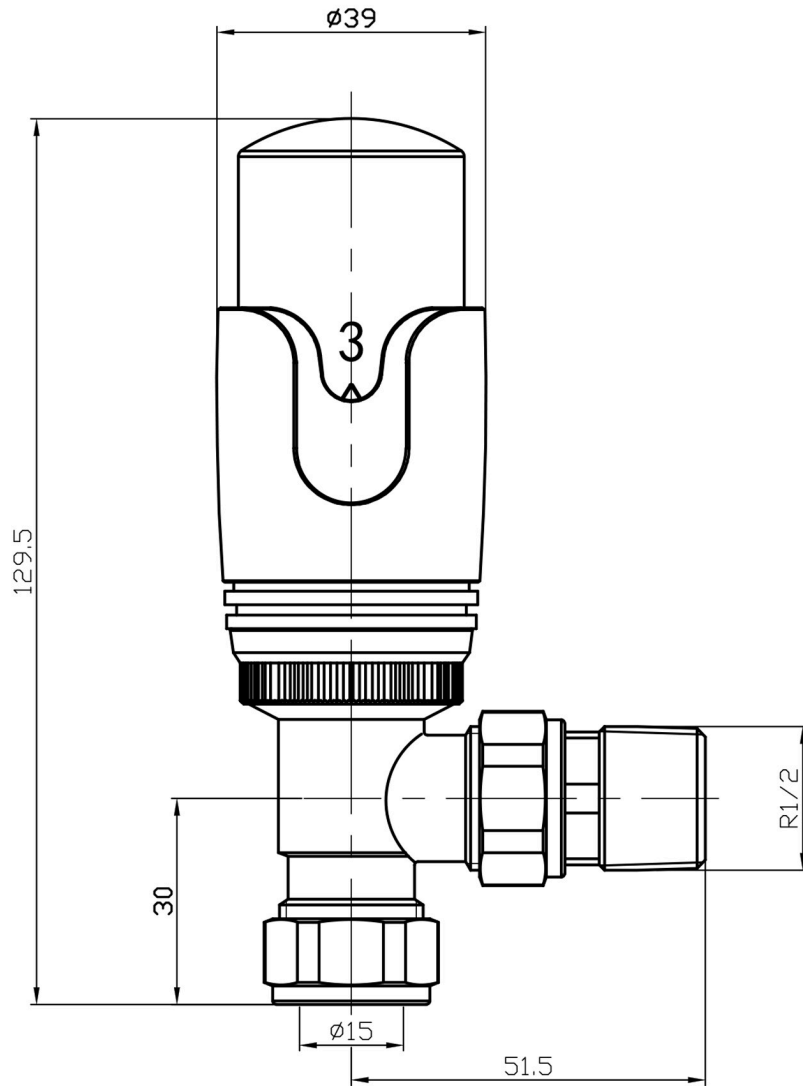

Angled Thermostatic Radiator Valve & Lockshield Technical Drawing

- 12.047
- 12.041
- 12.031
- 41.3036
- 41.3023
- 41.3027
- 41.3029
- 41.3024
- 41.3025
- 12.076
- 12.079
- 12.085