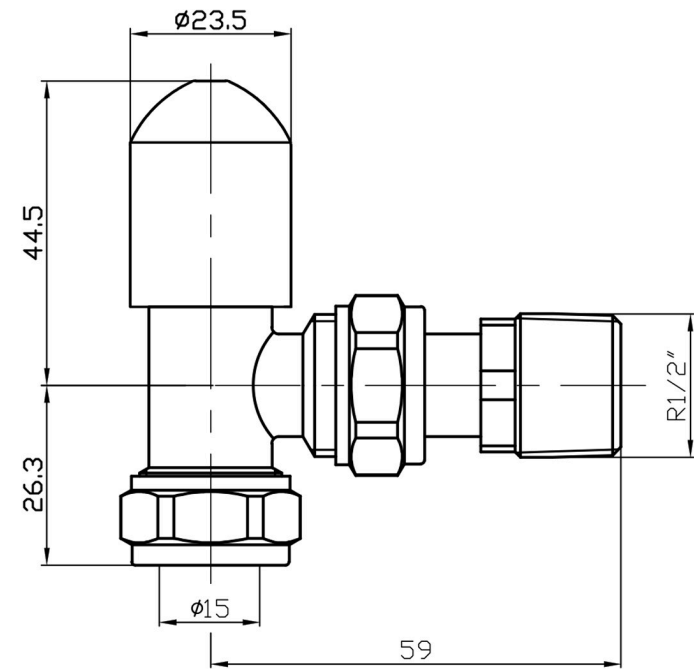

Angled Thermostatic Radiator Valve & Lockshield Technical Drawing

- 12.047
- 12.041
- 12.031
- 41.3036
- 41.3023
- 41.3027
- 41.3029
- 41.3024
- 41.3025
- 12.076
- 12.079
- 12.085