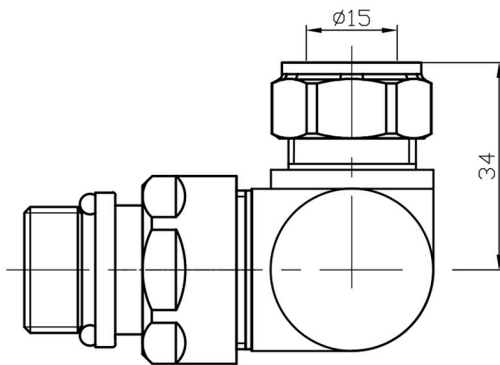

Corner Thermostatic Radiator Valve & Lockshield Technical Drawing

- 12.049
- 12.045
- 12.061
- 41.3037
- 12.053
- 12.054
- 12.055
- 12.056
- 12.057
- 12.077
- 12.080
- 12.086