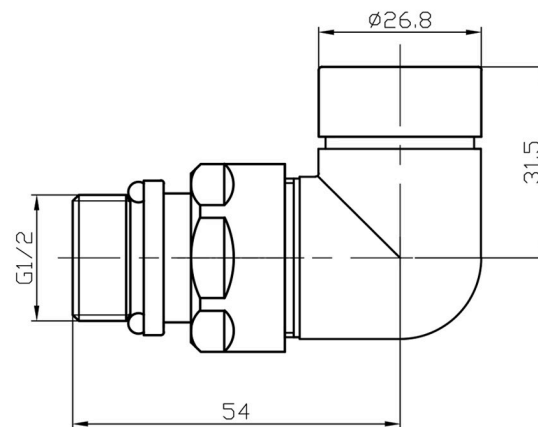

Corner Thermostatic Radiator Valve & Lockshield Technical Drawing

- 12.049
- 12.045
- 12.061
- 41.3037
- 12.053
- 12.054
- 12.055
- 12.056
- 12.057
- 12.077
- 12.080
- 12.086