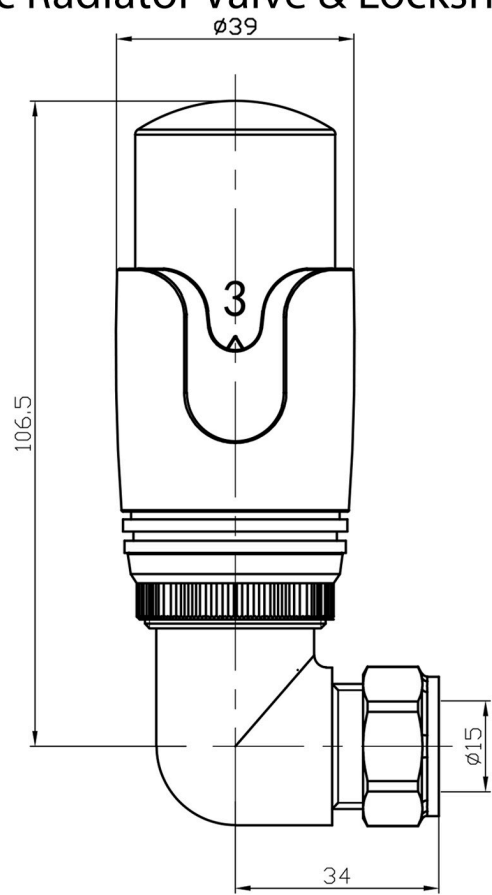

Corner Thermostatic Radiator Valve & Lockshield Technical Drawing

- 12.049
- 12.045
- 12.061
- 41.3037
- 12.053
- 12.054
- 12.055
- 12.056
- 12.057
- 12.077
- 12.080
- 12.086