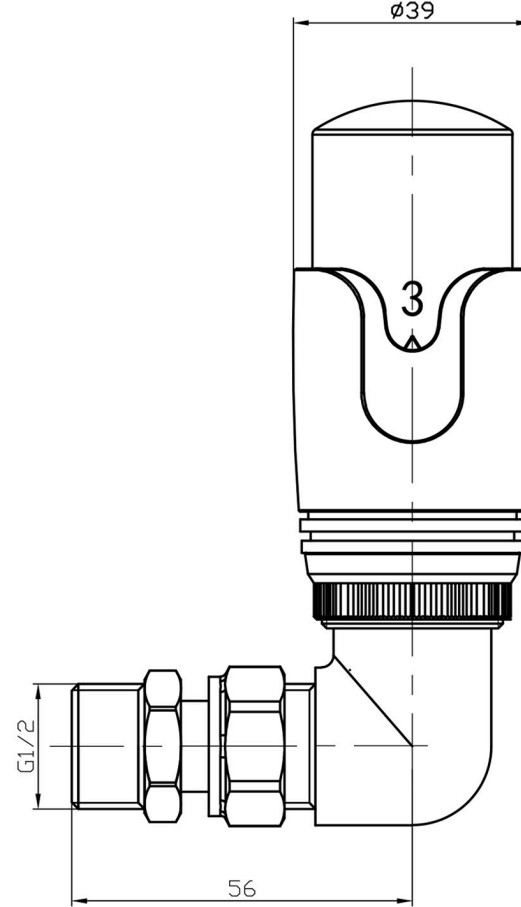

Corner Thermostatic Radiator Valve & Lockshield Technical Drawing

- 12.049
- 12.045
- 12.061
- 41.3037
- 12.053
- 12.054
- 12.055
- 12.056
- 12.057
- 12.077
- 12.080
- 12.086