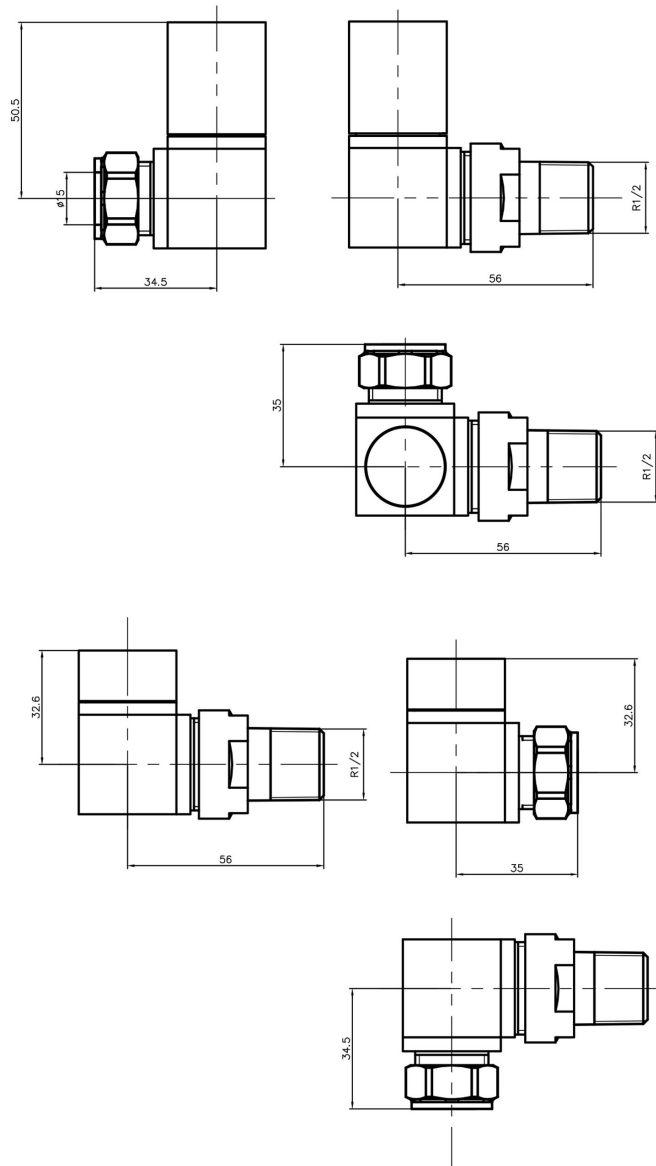

Drawing

41.3010 Technical Drawing

Square Corner Radiator Valve

Eastbrook
Eastbrook Road, Gloucester GL4 3DB
Technical Helpline : 01452 317890
Mon - Fri / 8am - 5pm
Email : technical@eastbrookco.com