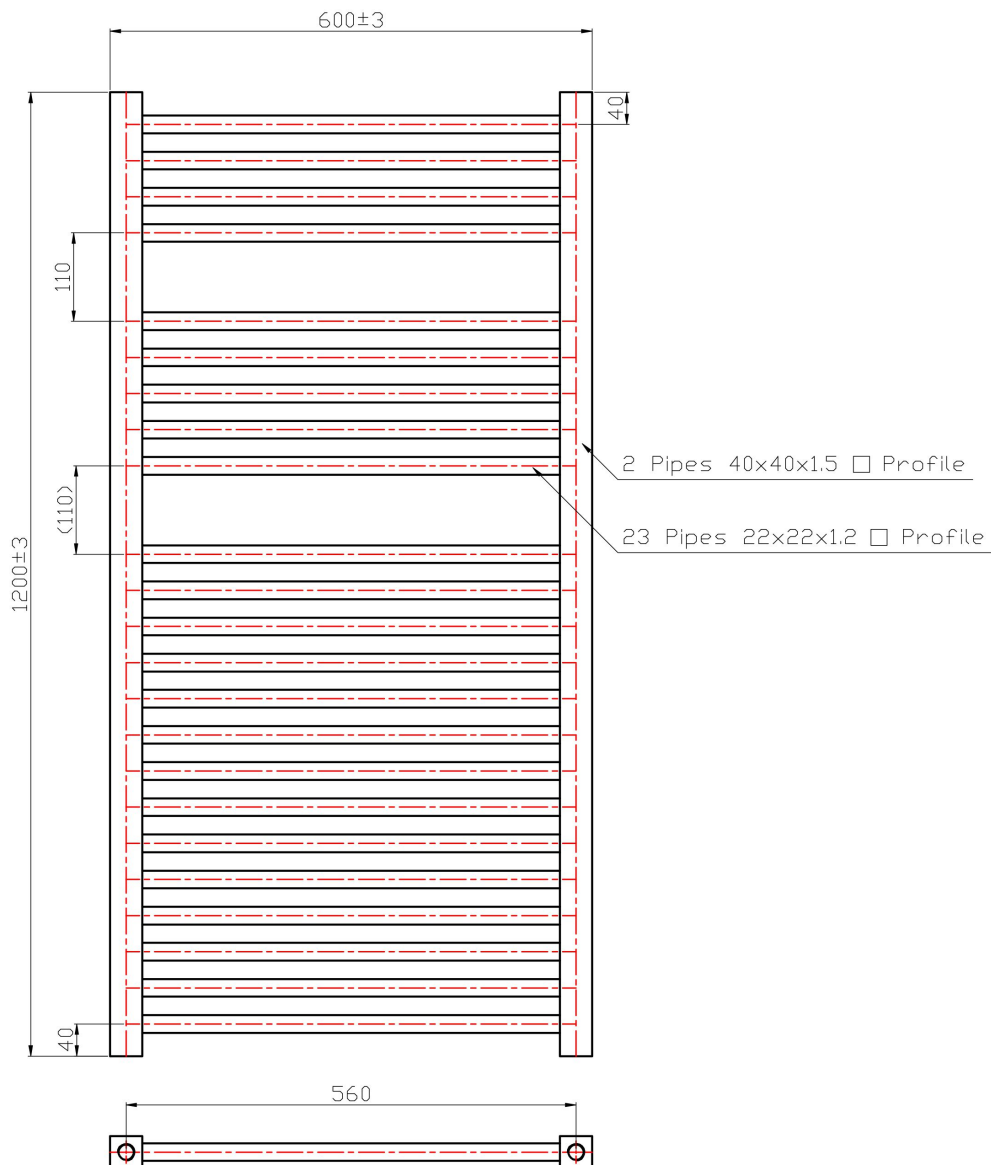

DATASHEET

Image

General Information

Product:	41.0116
Description:	Biava Square 1200x600
Website Link:	(Click Here)
Product Type:	Towel Rail
Brand:	Eastbrook Company
Colour:	Chrome
Material:	Mild Steel
Height (mm):	1200mm
Width (mm):	600mm
Net Weight (kg):	14.2kg
Product Range:	Biava Square

Product Specifications

Warranty:	5 Year(s)
Supplied with fixings:	Yes
BTU $\Delta T50^{\circ}\text{C}$:	1446
BTU $\Delta T60^{\circ}\text{C}$:	1815
Watts $\Delta T50^{\circ}\text{C}$:	424
Watts $\Delta T60^{\circ}\text{C}$:	532

Drawing

Biava Square Towel Rail 1200 x 600mm. Technical Drawing

Eastbrook 
Eastbrook Road, Gloucester GL4 3DB
Technical Helpline : 01452 317890
Mon - Fri / 8am - 5pm
Email : technical@eastbrookco.com