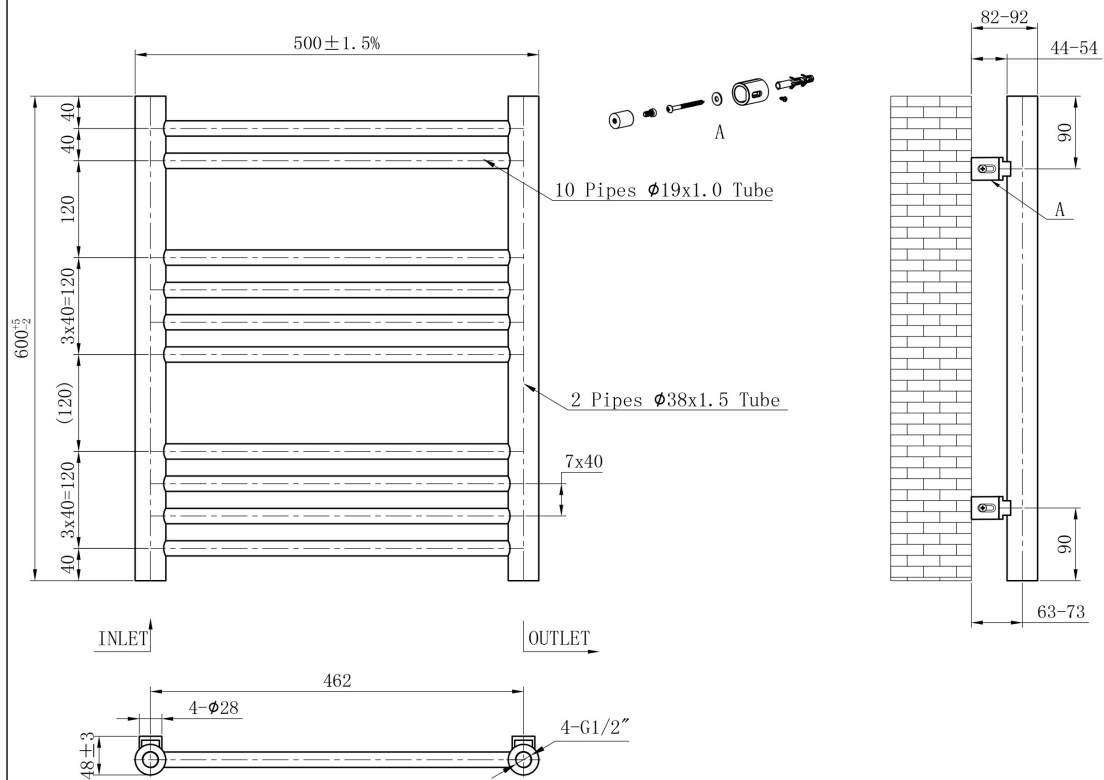

DATASHEET

Image

General Information

Product:	41.0157
Description:	Biava Round 600x500
Website Link:	(Click Here)
Product Type:	Towel Rail
Brand:	Eastbrook Company
Colour:	Gloss White
Material:	Mild Steel
Height (mm):	600mm
Width (mm):	500mm
Net Weight (kg):	4.26kg
Product Range:	Biava Round

Product Specifications

Warranty:	5 Year(s)
Supplied with fixings:	Yes
BTU $\Delta T50^{\circ}\text{C}$:	805
BTU $\Delta T60^{\circ}\text{C}$:	1003
Watts $\Delta T50^{\circ}\text{C}$:	236
Watts $\Delta T60^{\circ}\text{C}$:	294

Drawing

Biava Round Towel Rail 600 x 500mm. Technical Drawing

Unit: mm

Eastbrook 
Eastbrook Road, Gloucester GL4 3DB
Technical Helpline : 01452 317890
Mon - Fri / 8am - 5pm
Email : technical@eastbrookco.com