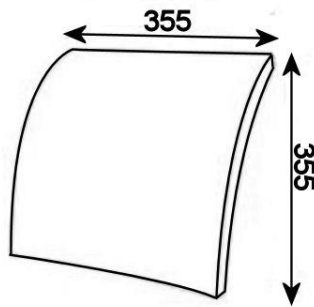

HEAD REST

Eastbrook Road, Gloucester GL4 3DB
Technical Helpline: 01452 317890
email: technical@eastbrookco.com

HR800