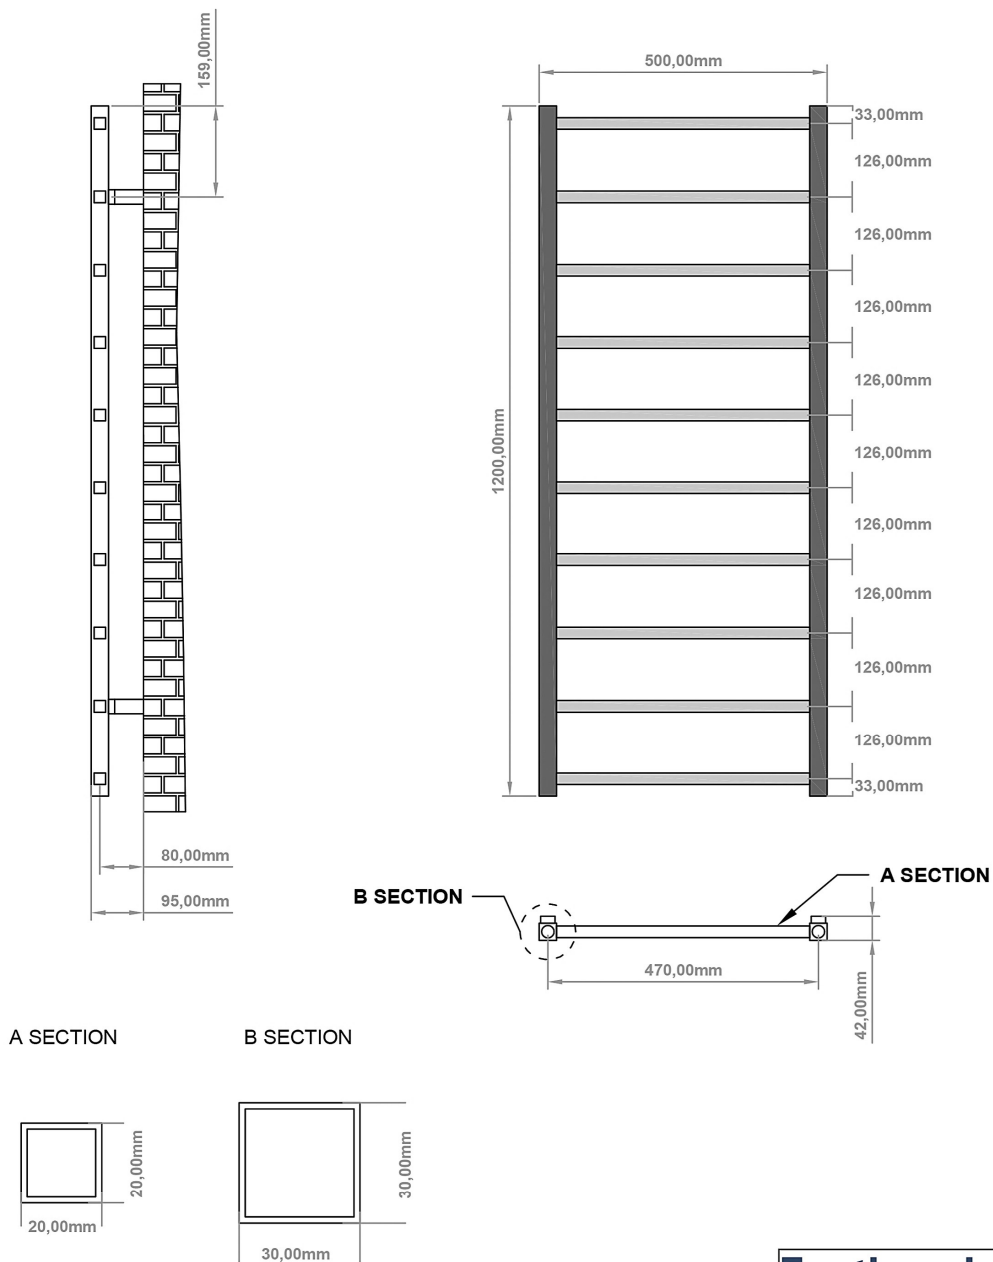

DATASHEET

Image

General Information

Product:	89.1270
Description:	Tuscan Square Towel Rail 1200 x 500
Website Link:	(Click Here)
Product Type:	Towel Rail
Brand:	Eastbrook Company
Colour:	Chrome
Material:	Mild Steel
Height (mm):	1200mm
Width (mm):	500mm
Net Weight (kg):	7.26kg
Product Range:	Tuscan Square

Product Specifications

Warranty:	5 Year(s)
Supplied with fixings:	Yes
BTU $\Delta T50^{\circ}\text{C}$:	806
BTU $\Delta T60^{\circ}\text{C}$:	1031
Watts $\Delta T50^{\circ}\text{C}$:	236
Watts $\Delta T60^{\circ}\text{C}$:	302

Drawing

Tuscan Square 1200 x 500mm. Technical Drawing

Eastbrook 
Eastbrook Road, Gloucester GL4 3DB
Technical Helpline : 01452 317890
Mon - Fri / 8am - 5pm
Email : technical@eastbrookco.com