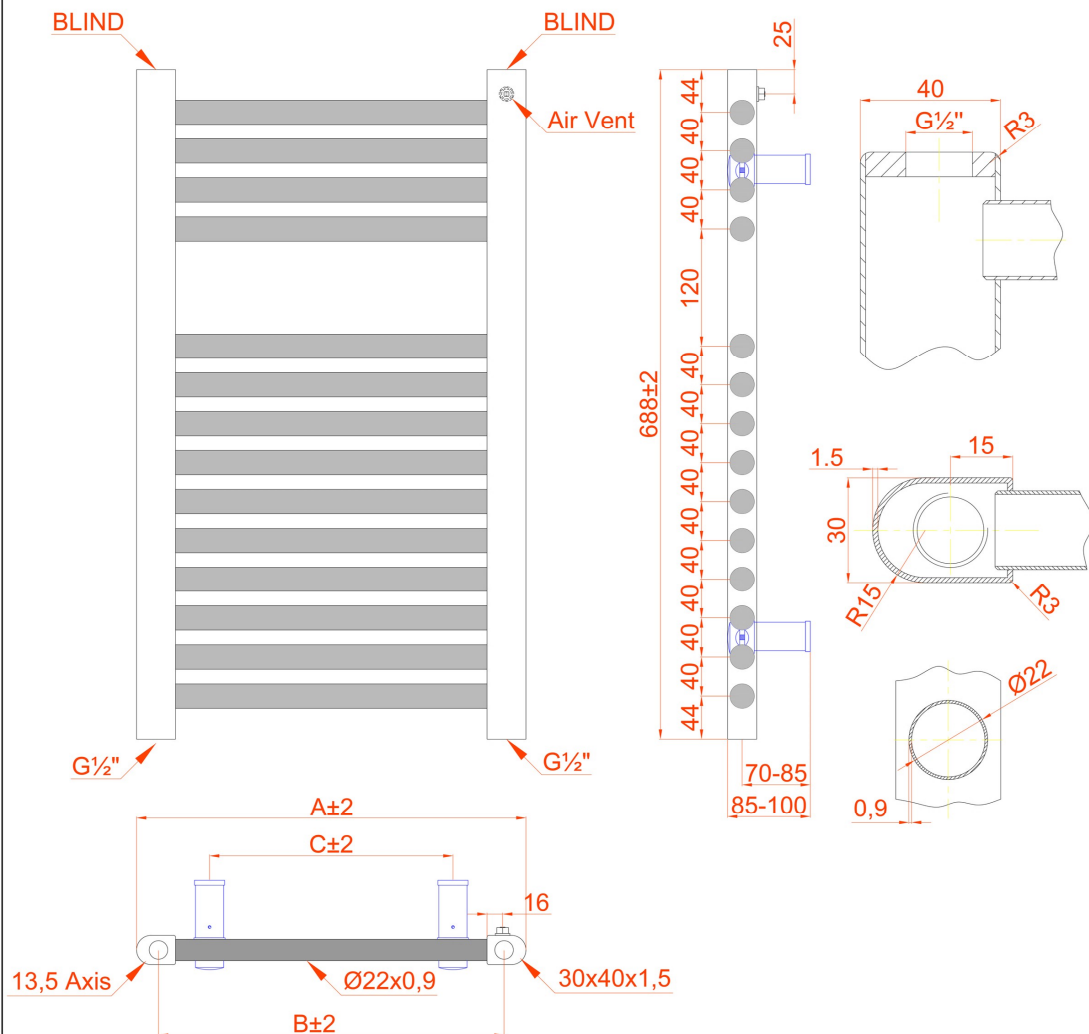

DATASHEET

Image

General Information

Product:	61.0085
Description:	Biava Multirail HV Straight 688 x 450mm
Website Link:	(Click Here)
Product Type:	Towel Rail
Brand:	Eastbrook Company
Colour:	Gloss White
Material:	Mild Steel
Height (mm):	688mm
Width (mm):	450mm
Net Weight (kg):	4.32kg
Product Range:	Biava Multirail HV

Product Specifications

Warranty:	5 Year(s)
Supplied with fixings:	Yes
BTU $\Delta T50^{\circ}\text{C}$:	962
BTU $\Delta T60^{\circ}\text{C}$:	1214
Watts $\Delta T50^{\circ}\text{C}$:	282
Watts $\Delta T60^{\circ}\text{C}$:	356

Drawing

A±2	B±2	C±2
400mm	350mm	250mm
450mm	400mm	300mm
500mm	450mm	350mm
600mm	550mm	450mm

Eastbrook 
 Eastbrook Road, Gloucester GL4 3DB
 Technical Helpline : 01452 317890
 Mon - Fri / 8am - 5pm
 Email : technical@eastbrookco.com