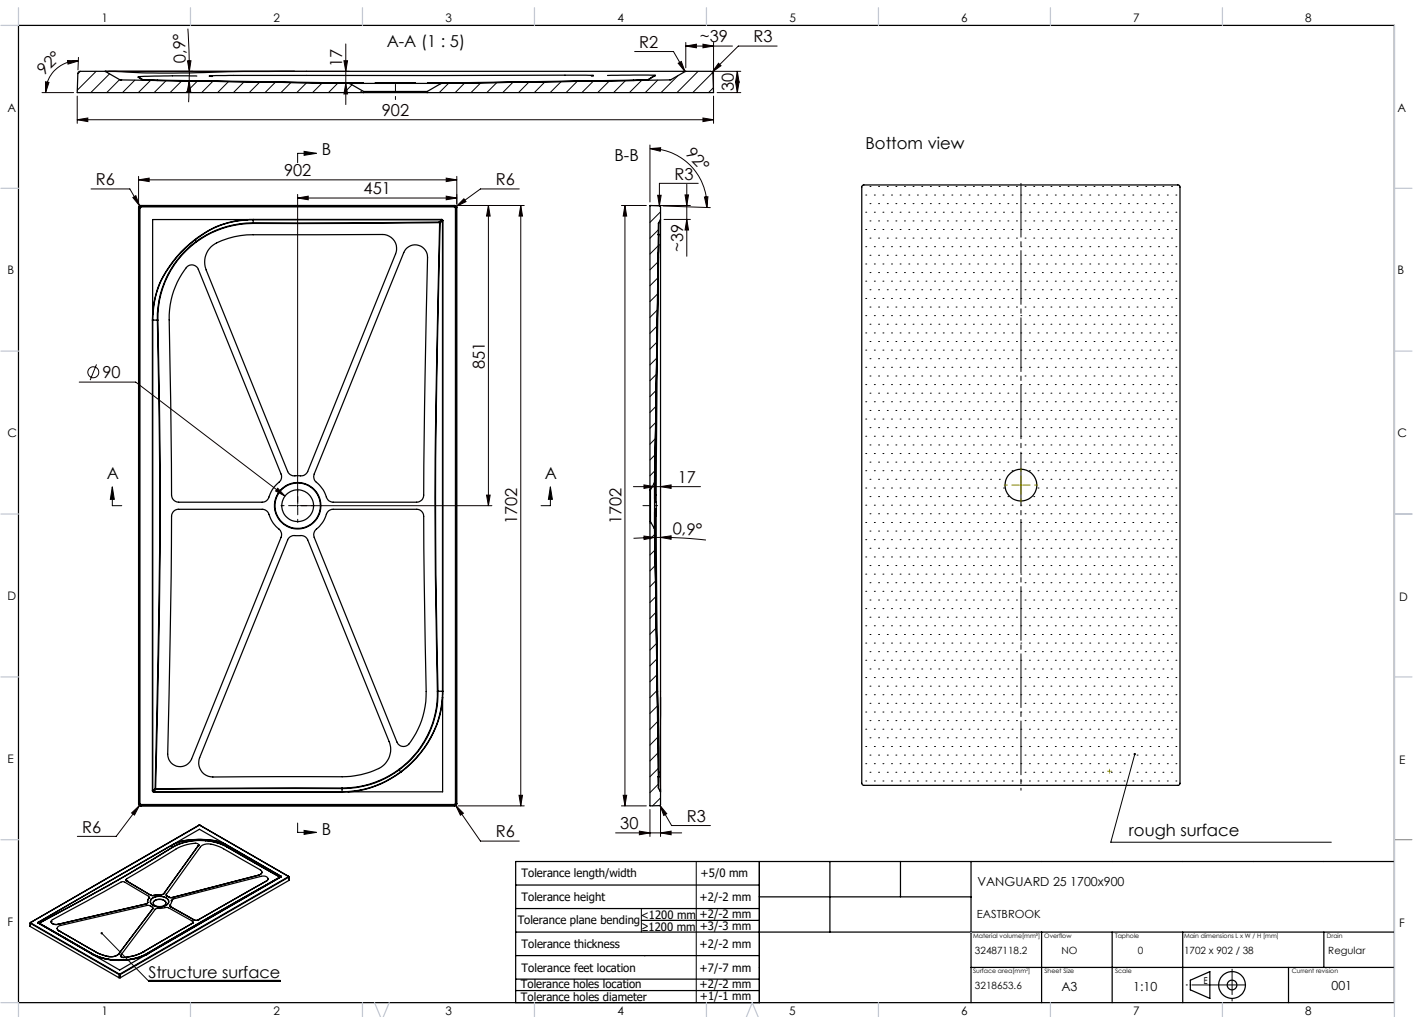

DATASHEET

Image

General Information

Product:	51.084
Description:	Vanguard 25 Tray 1700 x 900 Rectangular
Website Link:	(Click Here)
Product Type:	Rectangular Shower Tray
Brand:	Eastbrook Company
Colour:	White
Material:	Cast Marble
Height (mm):	30mm
Width (mm):	900mm
Length (mm):	1700mm
Net Weight (kg):	68.1kg
Product Range:	Vanguard

Product Specifications

Warranty:	2 Year(s)
Waste Included:	No
Tray Plan:	E

Drawing

Tolerance length/width	+5/0 mm				VANGUARD 25 1700x900				
Tolerance height	+2/-2 mm				EASTBROOK				
Tolerance plane bending	± 1200 mm $+2/-3$ mm				Tolerance volume (mm ³)	Overflow	Tap hole	Main dimensions L x W / H (mm)	Plan
Tolerance thickness	+2/-2 mm				324871 18.2	NO	0	1702 x 902 / 38	Regular
Tolerance feet location	+7/-7 mm				Surface area (mm ²)	Sheet size	Scale		Sheet revision
Tolerance holes location	+2/-2 mm				3218653.6	A3	1:10		001
Tolerance holes diameter	+1/-1 mm								