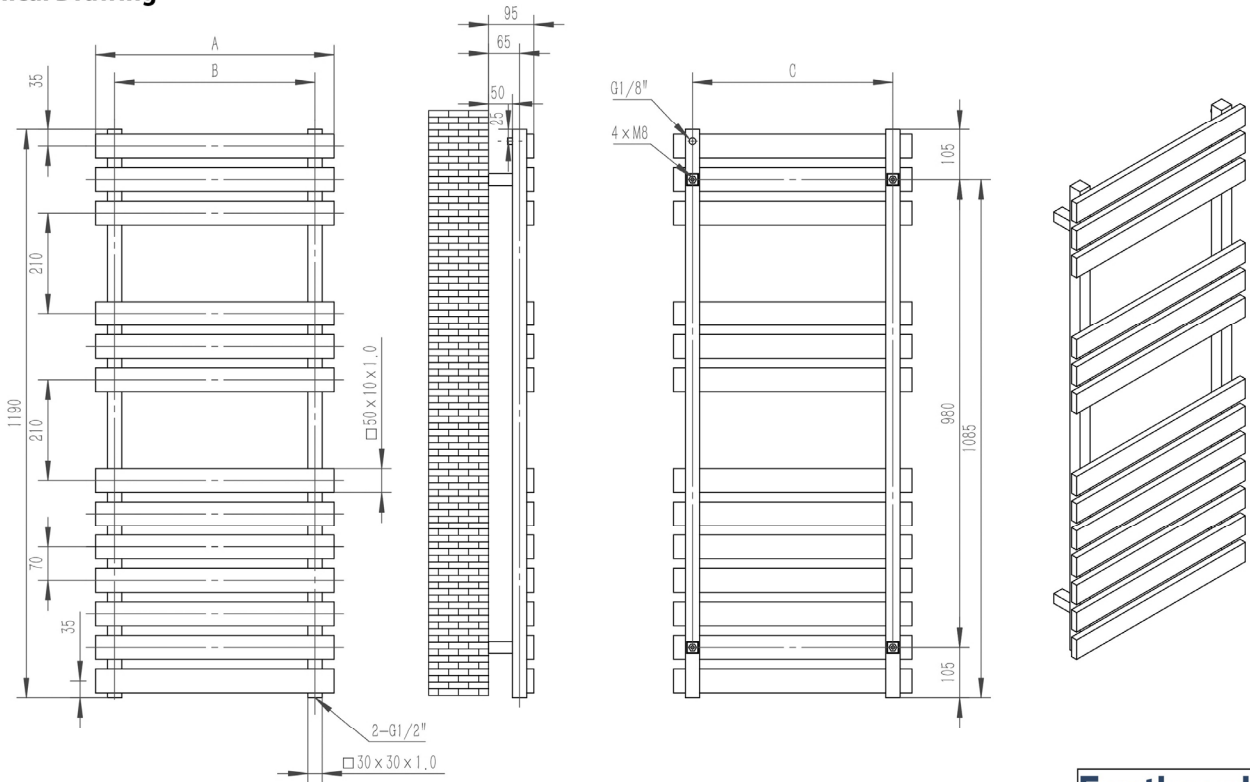

DATASHEET

Image

General Information

Product:	41.0252
Description:	Biava Flat Multirail 1190 x 500
Website Link:	(Click Here)
Product Type:	Clearance Towel Rail
Brand:	Eastbrook Company
Colour:	Polished Stainless Steel
Material:	Stainless Steel
Height (mm):	1190mm
Width (mm):	500mm
Net Weight (kg):	9.7kg
Product Range:	Biava Flat

Drawing

Biava Flat Stainless Steel Towel Rail
Technical Drawing

A	B	C
500	420	420
600	520	520

Eastbrook 
 Eastbrook Road, Gloucester GL4 3DB
 Technical Helpline : 01452 317890
 Mon - Fri / 8am - 5pm
 Email : technical@eastbrookco.com