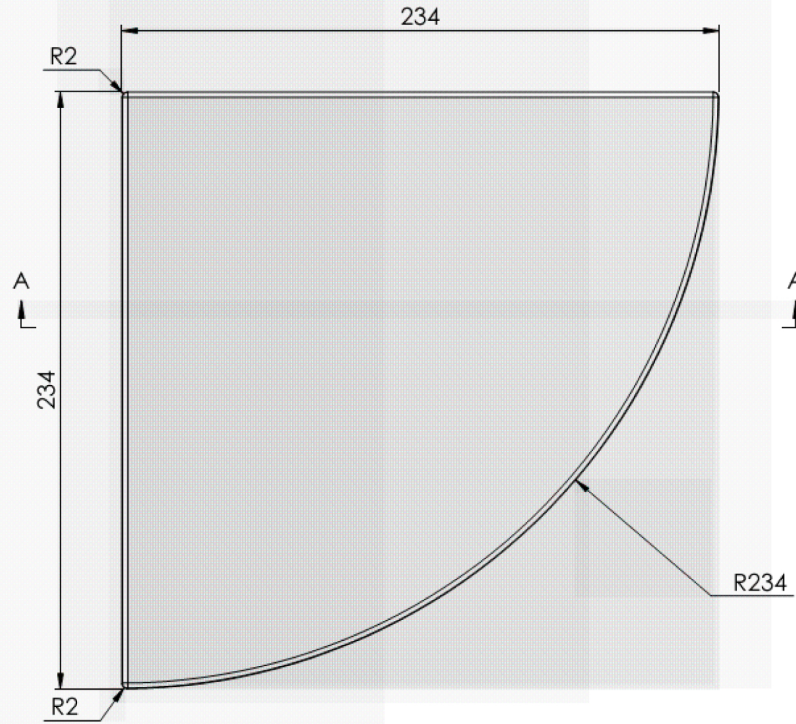

Eastbrook

Eastbrook Road, Gloucester GL4 3DB
Technical Helpline: 01452 317890
email: technical@eastbrookco.com

Bottom view