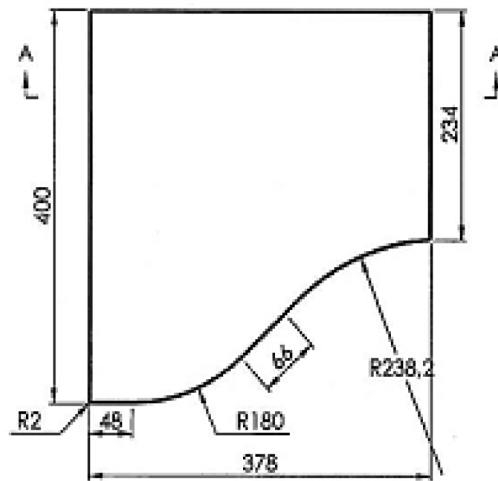

# Eastbrook

Eastbrook Road, Gloucester GL4 3DB  
Technical Helpline: 01452 317890  
email: [technical@eastbrookco.com](mailto:technical@eastbrookco.com)

Bottom view