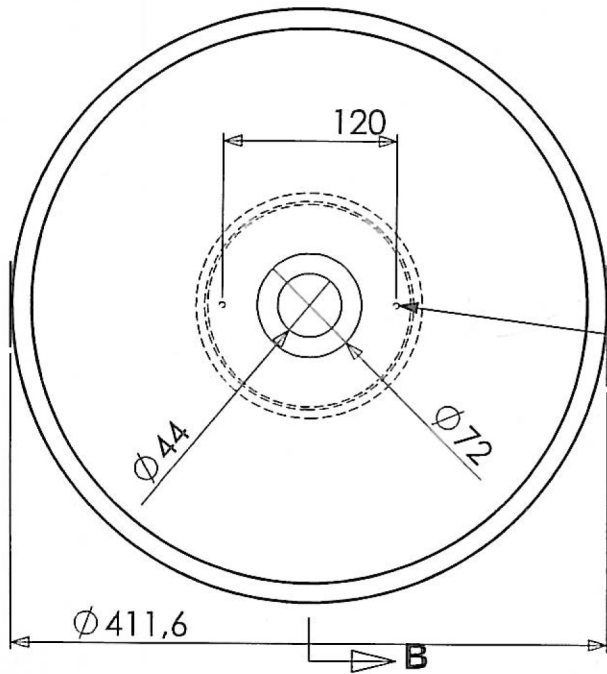

A-A

B

B-B

Eastbrook Road, Gloucester GL4 3DB  
 Technical Helpline: 01452 317890  
 email: technical@eastbrookco.com