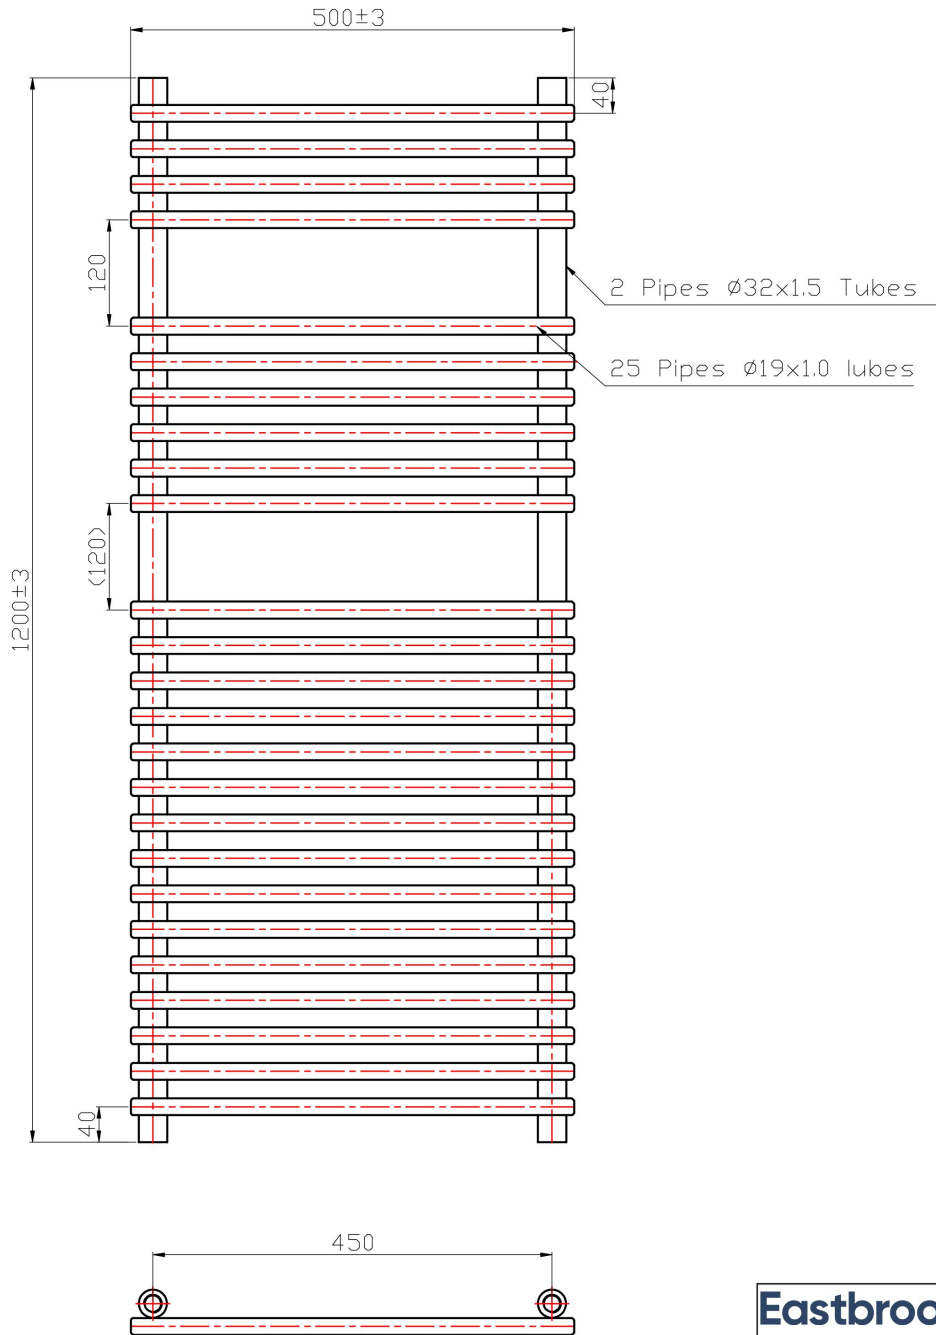

### General Information

Product:	41.0167
Description:	Tube on Tube 1200x500
Website Link:	<a href="#">(Click Here)</a>
Product Type:	Towel Rail
Brand:	Eastbrook Company
Colour:	Chrome
Material:	Mild Steel
Height (mm):	1200mm
Width (mm):	500mm
Net Weight (kg):	7.59kg
Product Range:	Biava Tube on Tube

## Drawing

### Biava Tube on Tube Towel Rail 1200 x 500mm. Technical Drawing

**Eastbrook**   
Eastbrook Road, Gloucester GL4 3DB  
Technical Helpline : 01452 317890  
Mon - Fri / 8am - 5pm  
Email : [technical@eastbrookco.com](mailto:technical@eastbrookco.com)