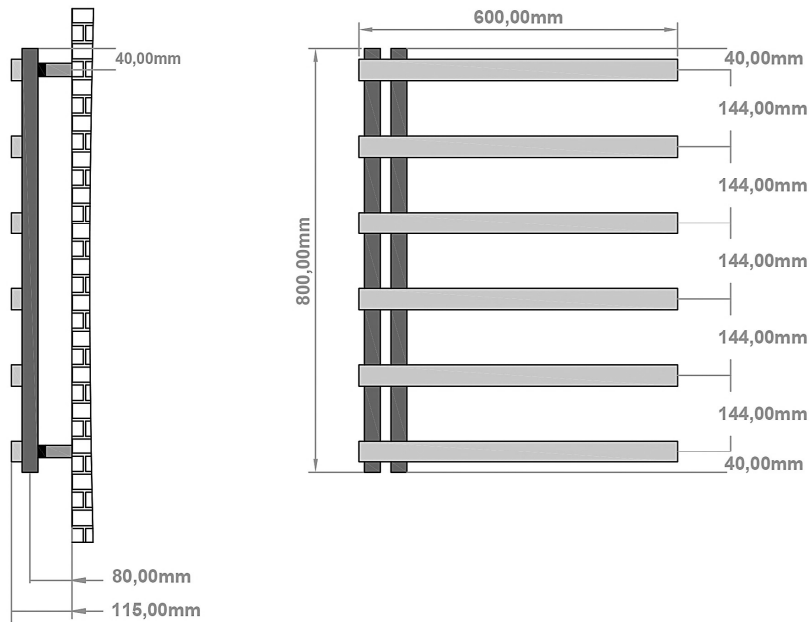

DATASHEET

Image

General Information

Product:	89:1353
Description:	Platani 800 x 600mm Towel Rail
Website Link:	(Click Here)
Product Type:	Towel Rail
Brand:	Eastbrook Company
Colour:	Chrome
Material:	Mild Steel
Height (mm):	800mm
Width (mm):	600mm
Net Weight (kg):	7.9kg
Product Range:	Platani

Product Specifications

Warranty:	5 Year(s)
Supplied with fixings:	Yes
BTU $\Delta T50^{\circ}\text{C}$:	659
BTU $\Delta T60^{\circ}\text{C}$:	843
Watts $\Delta T50^{\circ}\text{C}$:	193
Watts $\Delta T60^{\circ}\text{C}$:	247

Drawing

Platani 800 x 600mm. Technical Drawing

A SECTION

B SECTION

Eastbrook 
Eastbrook Road, Gloucester GL4 3DB
Technical Helpline : 01452 317890
Mon - Fri / 8am - 5pm
Email : technical@eastbrookco.com