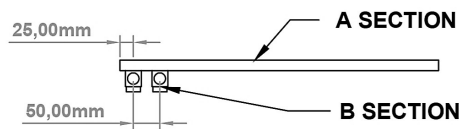

DATASHEET

Image

General Information

Product:	89:1353
Description:	Platani 800 x 600mm Towel Rail
Website Link:	(Click Here)
Product Type:	Towel Rail
Brand:	Eastbrook Company
Colour:	Chrome
Material:	Mild Steel
Height (mm):	800mm
Width (mm):	600mm
Net Weight (kg):	7.9kg
Product Range:	Platani

Product Specifications

Warranty:	5 Year(s)
Supplied with fixings:	Yes
BTU $\Delta T50^{\circ}\text{C}$:	659
BTU $\Delta T60^{\circ}\text{C}$:	843
Watts $\Delta T50^{\circ}\text{C}$:	193
Watts $\Delta T60^{\circ}\text{C}$:	247

Drawing

Platani 800 x 600mm. Technical Drawing

Eastbrook
Eastbrook Road, Gloucester GL4 3DB
Technical Helpline : 01452 317890
Mon - Fri / 8am - 5pm
Email : technical@eastbrookco.com