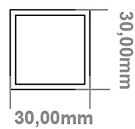

DATASHEET

Image

General Information

Product:	89:1353
Description:	Platani 800 x 600mm Towel Rail
Website Link:	(Click Here)
Product Type:	Towel Rail
Brand:	Eastbrook Company
Colour:	Chrome
Material:	Mild Steel
Height (mm):	800mm
Width (mm):	600mm
Net Weight (kg):	7.9kg
Product Range:	Platani

Drawing

Platani 800 x 600mm. Technical Drawing

A SECTION

B SECTION

Eastbrook 
Eastbrook Road, Gloucester GL4 3DB
Technical Helpline : 01452 317890
Mon - Fri / 8am - 5pm
Email : technical@eastbrookco.com