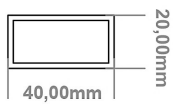

Drawing

Platani 800 x 600mm. Technical Drawing

A SECTION

Eastbrook
Eastbrook Road, Gloucester GL4 3DB
Technical Helpline : 01452 317890
Mon - Fri / 8am - 5pm
Email : technical@eastbrookco.com