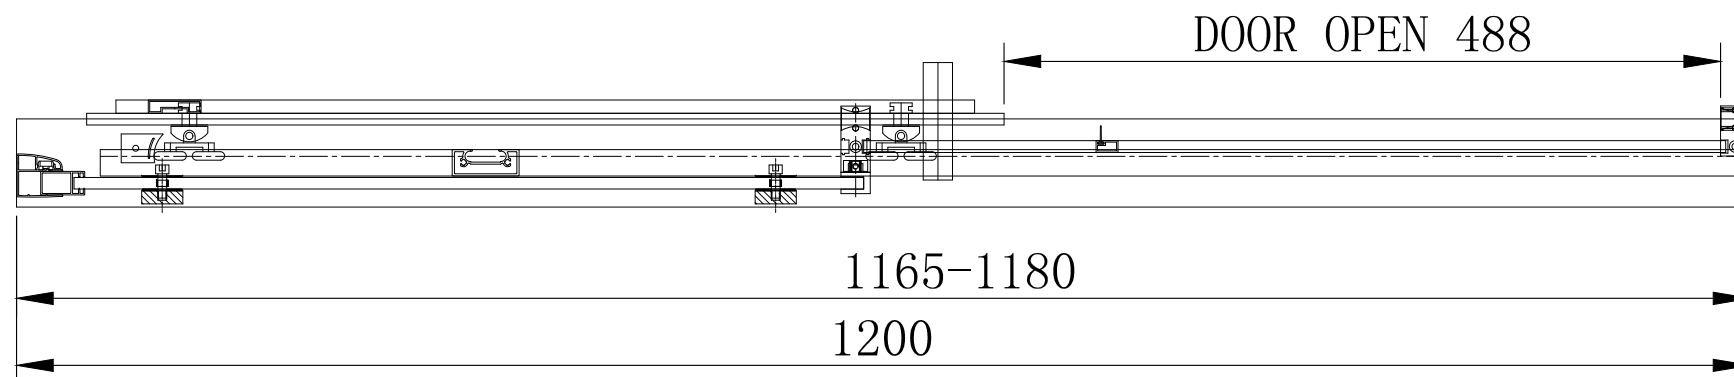

49. 6025 8mm Framed Sliding Door Brushed Brass 1000mm

49.6026 8mm Framed Sliding Door Brushed Brass 1100mm

49.6027 8mm Framed Sliding Door Brushed Brass 1200mm

49.6028 8mm Framed Sliding Door Brushed Brass 1400mm

49.6029 8mm Framed Sliding Door Brushed Brass 1600mm

49.6031 8mm Framed Sliding Door Brushed Brass 1700mm