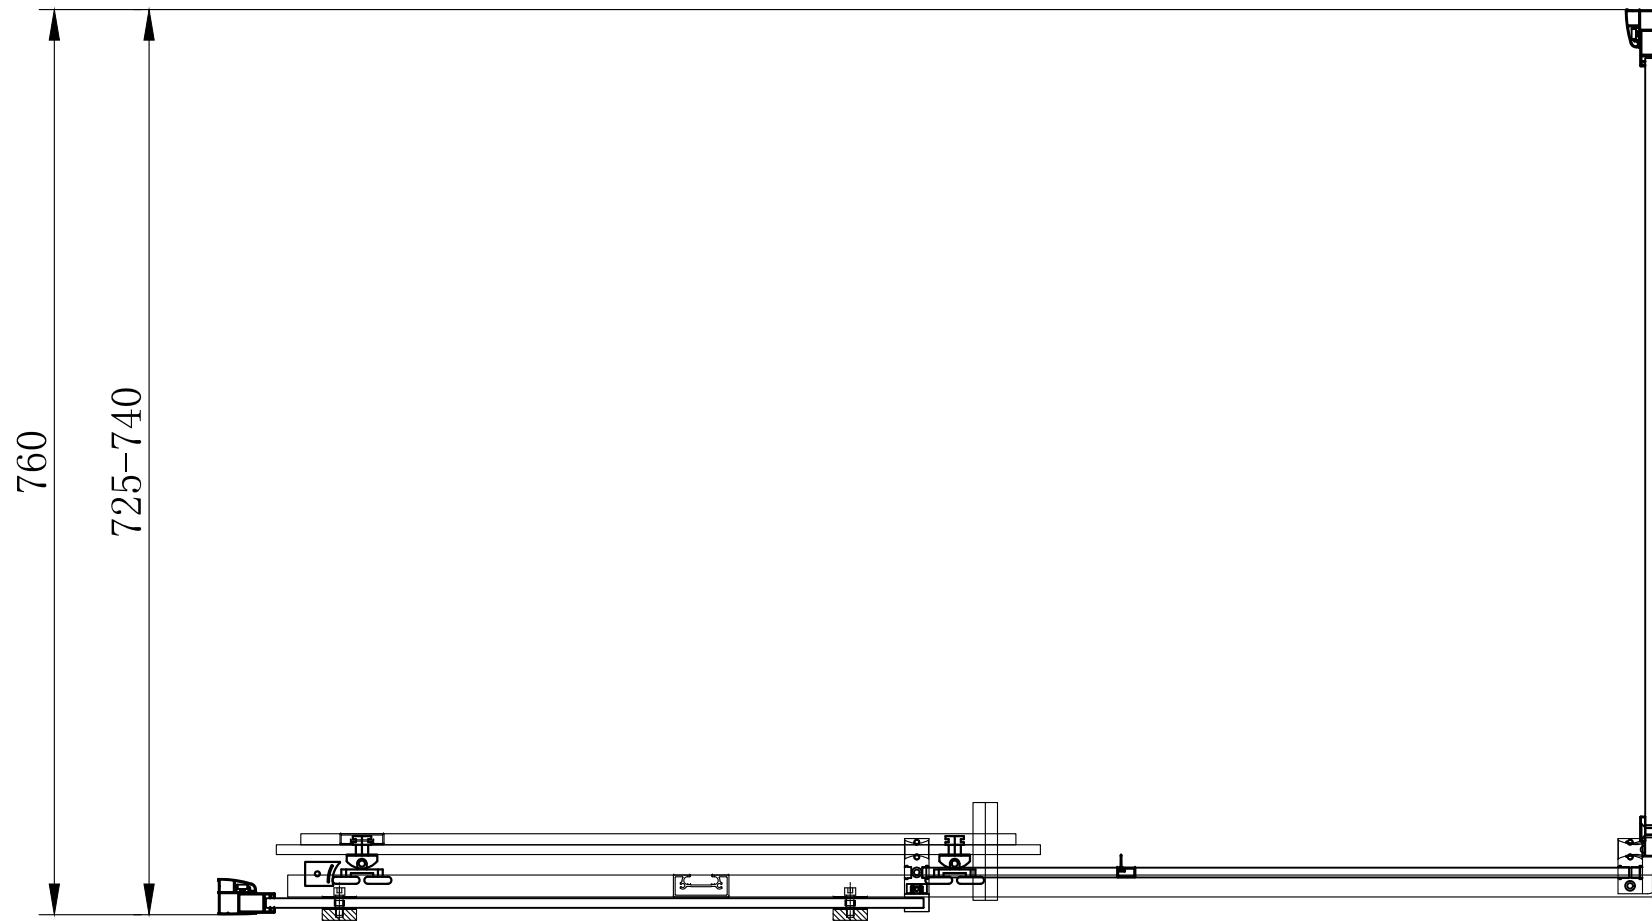

49.6019 8mm side panel Matt Black 700mm

49.6021 8mm side panel Matt Black 760mm

49.6022 8mm side panel Matt Black 800mm

49.6023 8mm side panel Matt Black 900mm

49.6024 8mm side panel Matt Black 1000mm