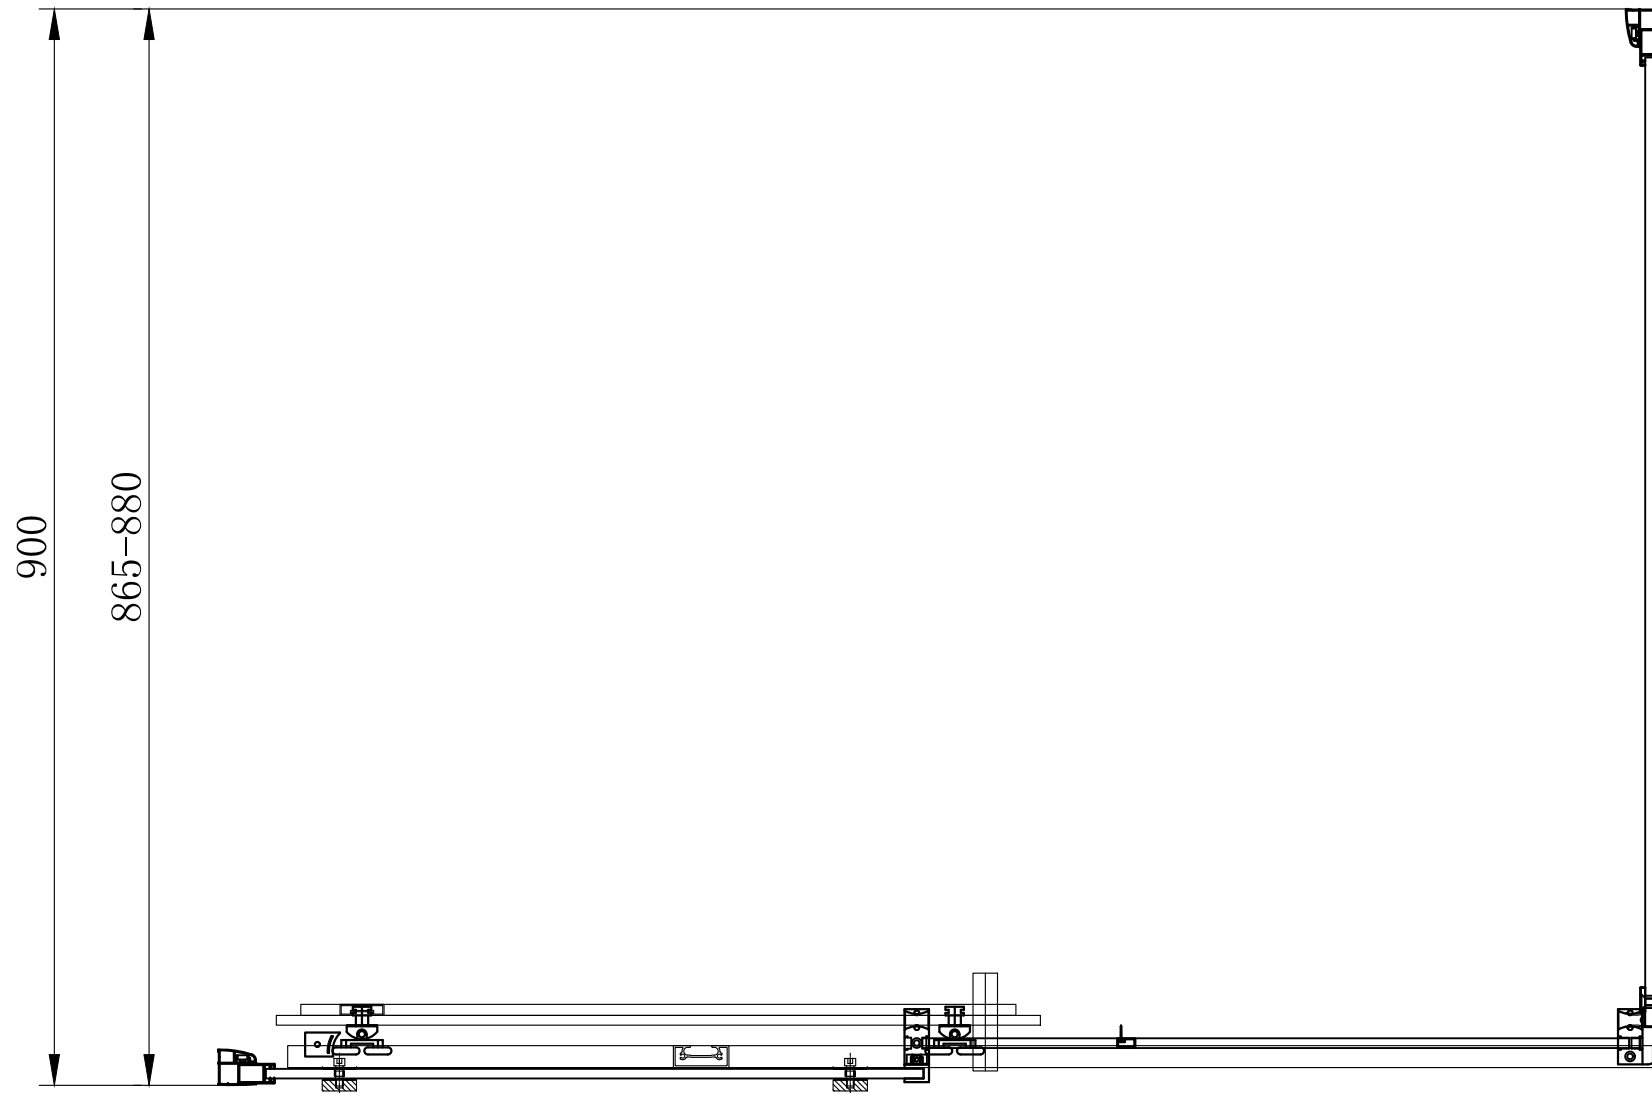

49.6019 8mm side panel Matt Black 700mm

49.6021 8mm side panel Matt Black 760mm

49.6022 8mm side panel Matt Black 800mm

49.6023 8mm side panel Matt Black 900mm

49.6024 8mm side panel Matt Black 1000mm