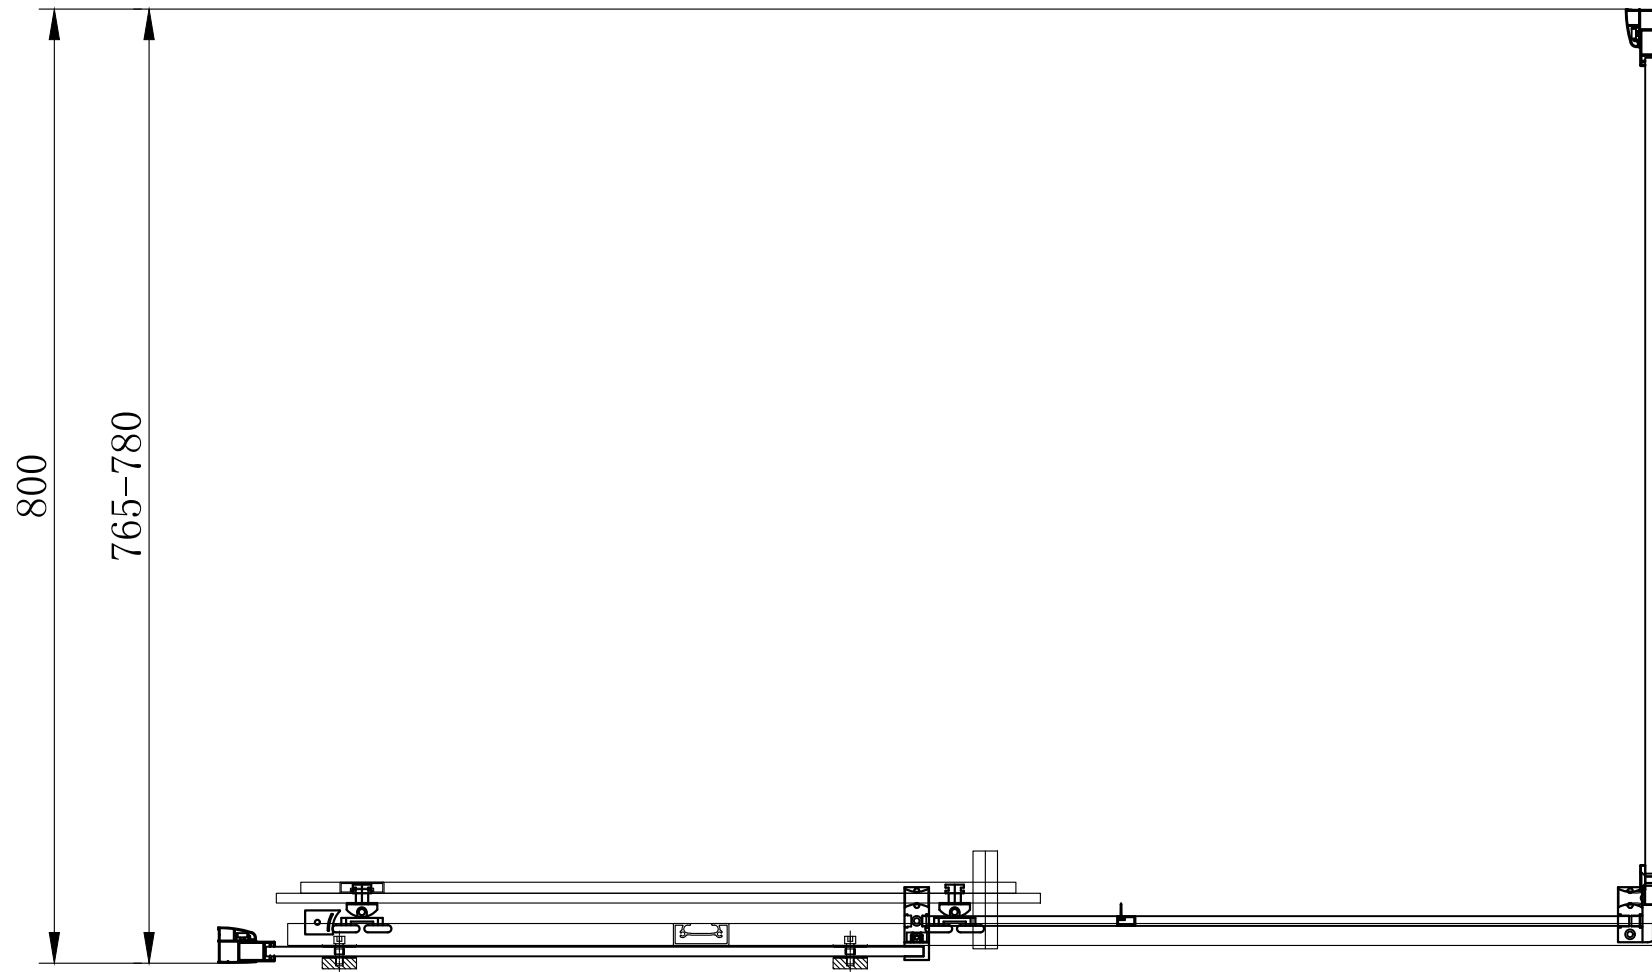

49.6019 8mm side panel Matt Black 700mm

49.6021 8mm side panel Matt Black 760mm

49.6022 8mm side panel Matt Black 800mm

49.6023 8mm side panel Matt Black 900mm

49.6024 8mm side panel Matt Black 1000mm