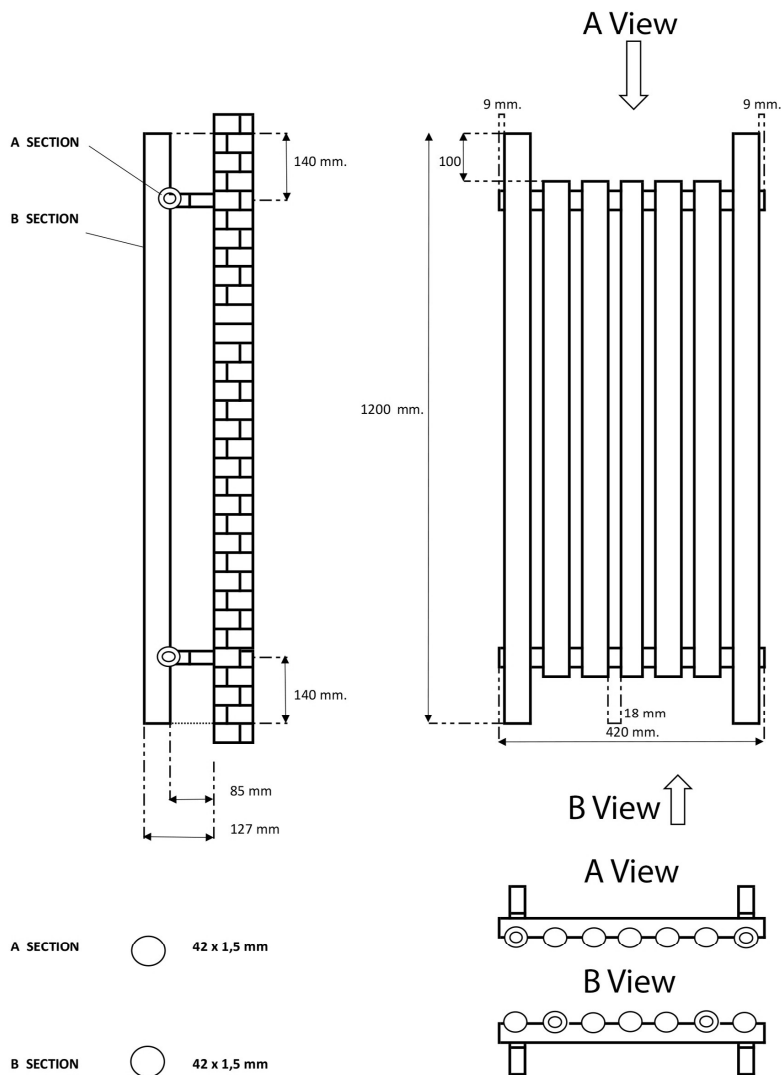

DATASHEET

Image

General Information

Product:	89.1709
Description:	Lambourne 1200 x 420 Radiator
Website Link:	(Click Here)
Product Type:	Clearance Radiator
Brand:	Eastbrook Company
Colour:	Chrome
Material:	Mild Steel
Height (mm):	1200mm
Width (mm):	420mm
Net Weight (kg):	12.76kg
Product Range:	Lambourne

Product Specifications

Warranty:	5 Year(s)
Supplied with fixings:	Yes
Orientation:	Vertical
BTU $\Delta T50^{\circ}\text{C}$:	1146
BTU $\Delta T60^{\circ}\text{C}$:	1443
Watts $\Delta T50^{\circ}\text{C}$:	336
Watts $\Delta T60^{\circ}\text{C}$:	423

Drawing

Lambourne 1200 x 420mm. Technical Drawing

Eastbrook 
Eastbrook Road, Gloucester GL4 3DB
Technical Helpline : 01452 317890
Mon - Fri / 8am - 5pm
Email : technical@eastbrookco.com