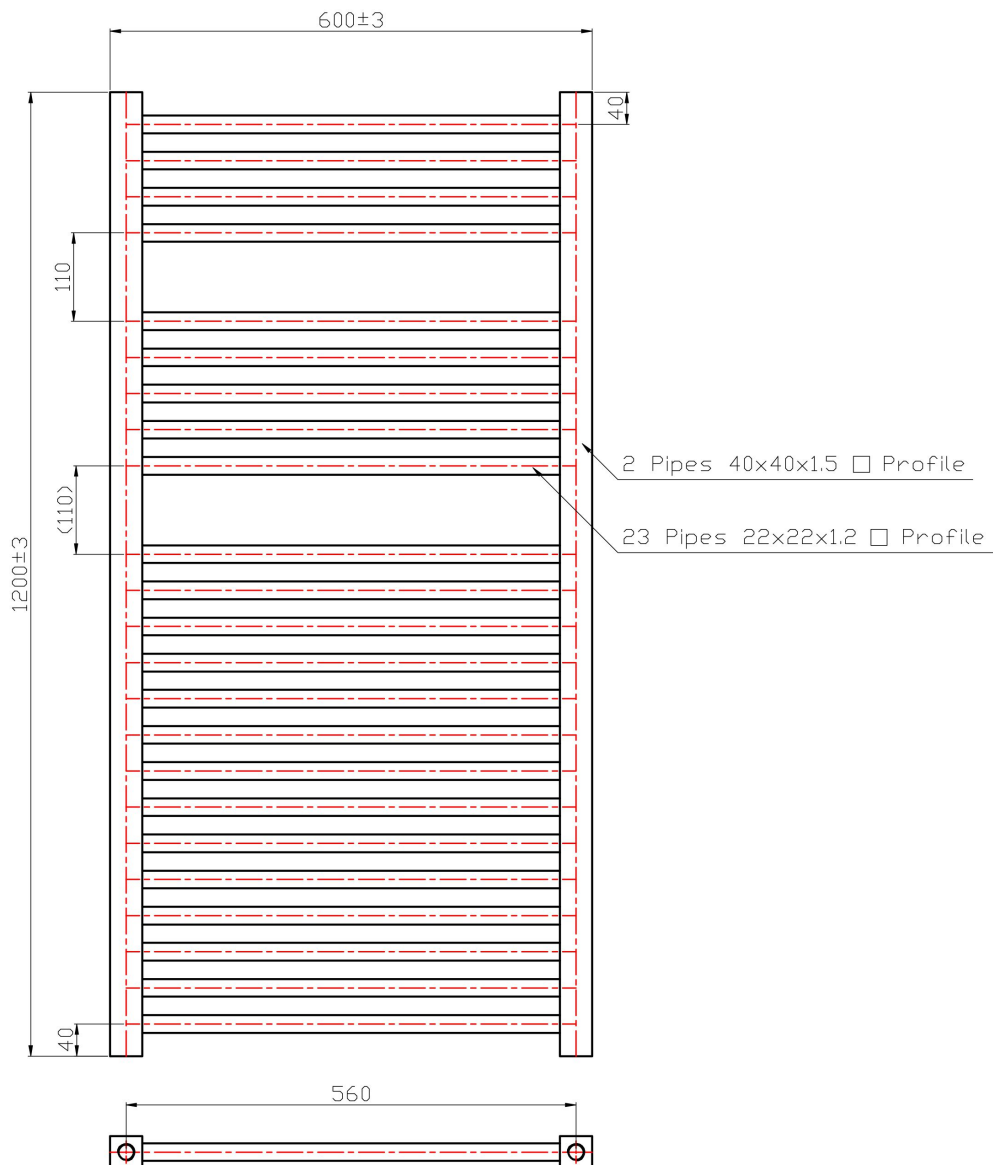

### General Information

Product:	41.0125
Description:	Biava Square 1200x600
Website Link:	<a href="#">(Click Here)</a>
Product Type:	Towel Rail
Brand:	Eastbrook Company
Colour:	Gloss White
Material:	Mild Steel
Height (mm):	1200mm
Width (mm):	600mm
Net Weight (kg):	13.21kg
Product Range:	Biava Square

### Product Specifications

Warranty:	5 Year(s)
Supplied with fixings:	Yes

**Drawing**

**Biava Square Towel Rail 1200 x 600mm.**  
**Technical Drawing**

**Eastbrook**   
Eastbrook Road, Gloucester GL4 3DB  
Technical Helpline : 01452 317890  
Mon - Fri / 8am - 5pm  
Email : [technical@eastbrookco.com](mailto:technical@eastbrookco.com)