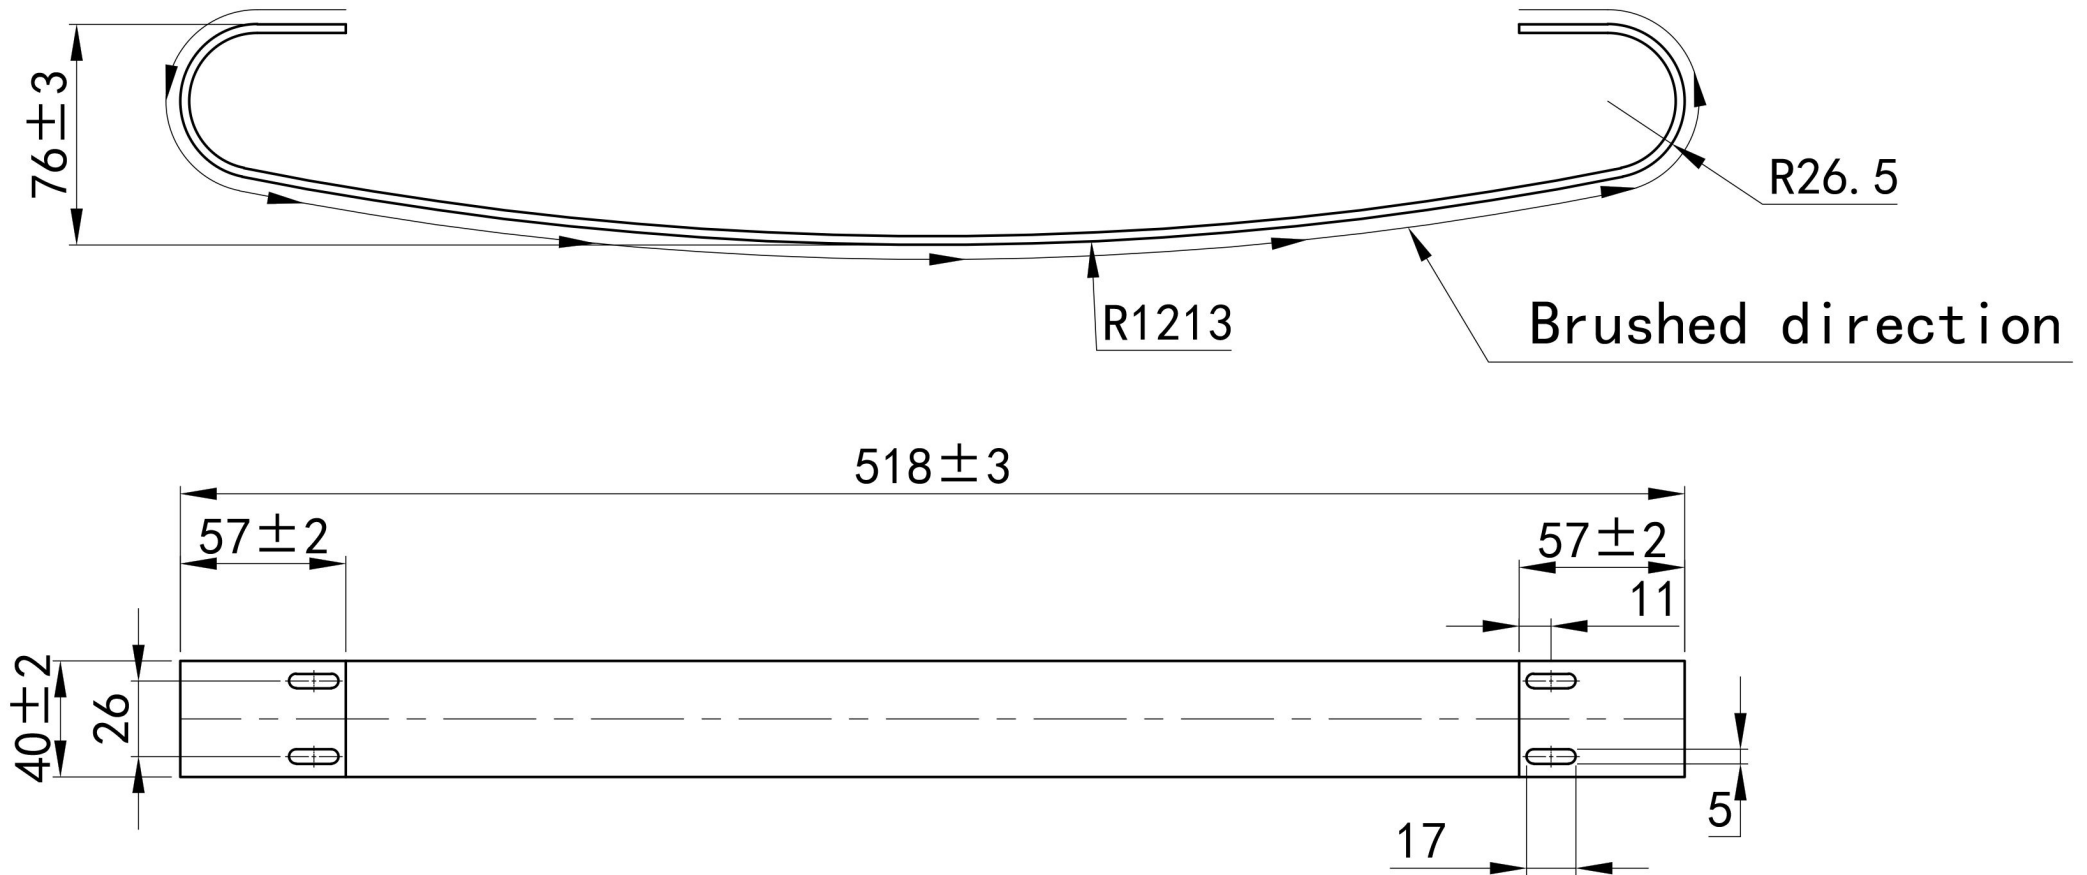

# Peretti & Withington Towel Hanger 470mm. Brushed Brass

## Technical Drawing

Unit: mm

\* Can be fitted after radiator installation only if radiator is on high adjustment bracket fitting.

**Eastbrook**   
Eastbrook Road, Gloucester GL4 3DB  
Technical Helpline : 01452 317890  
Mon - Fri / 8am - 5pm  
Email : [technical@eastbrookco.com](mailto:technical@eastbrookco.com)